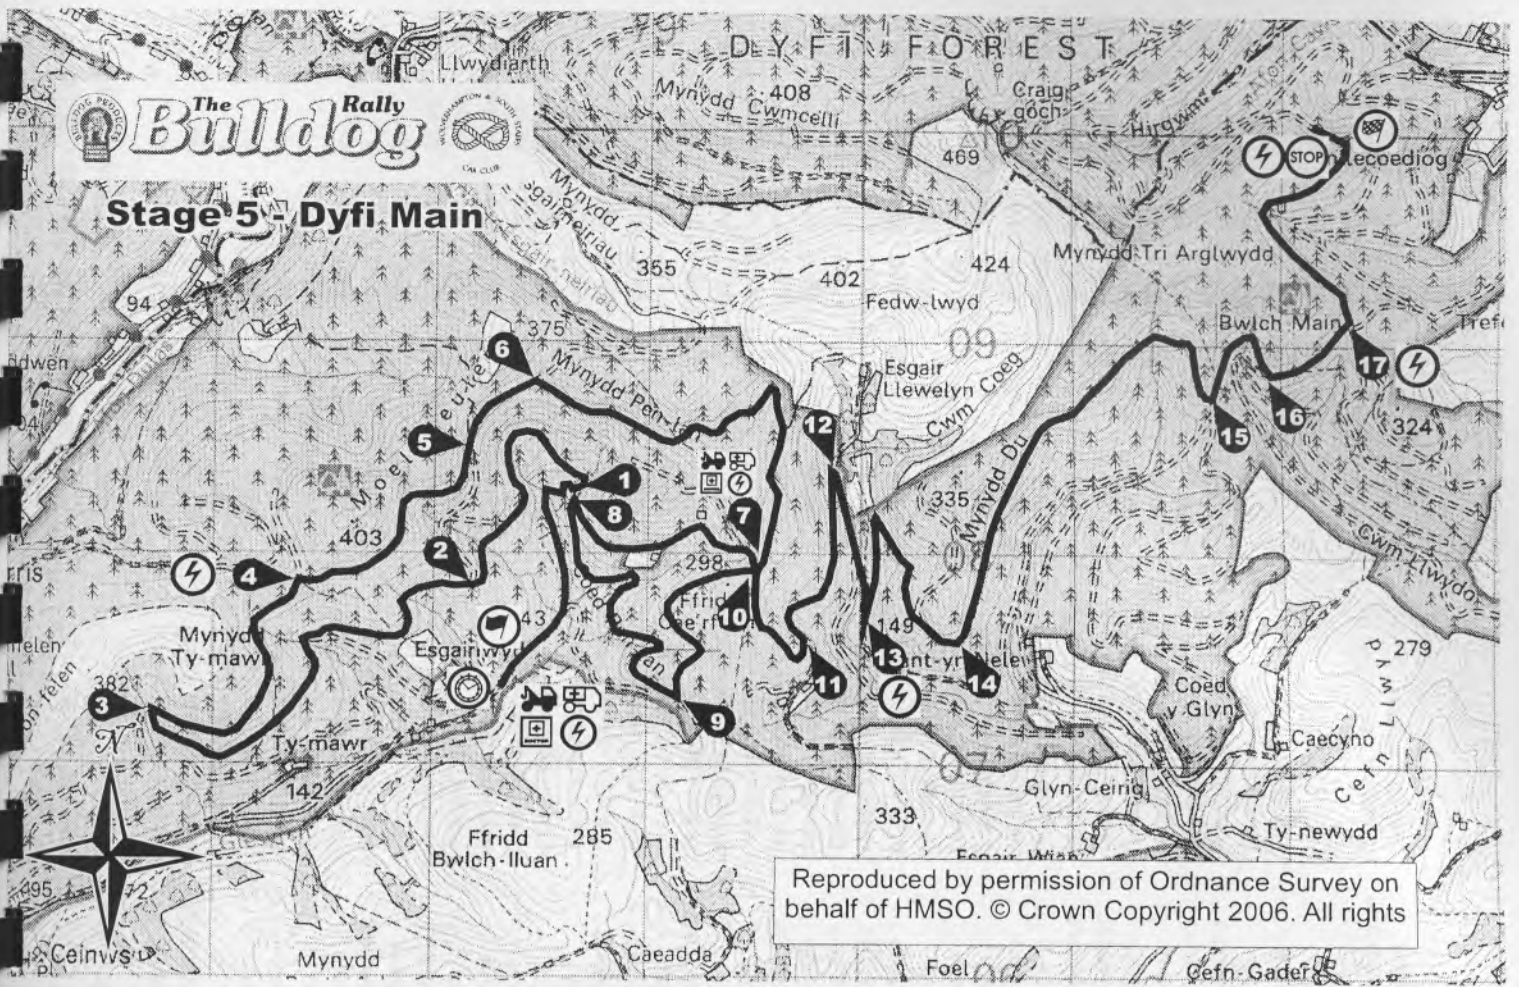

REFUEL

Rally Cars To Stage

REFUEL

To Bala

The Bulldog Rally

SPECTATOR INFORMATION

Description	Location	Time
Bulldog Rally Base	Shrewsbury Road Oswestry	Friday/Saturday 21 st / 22 nd October
DOCUMENTATION	Bulldog Rally Base	12.00 am Friday 21st October
START	Bulldog Rally Base	8.00 am Saturday 22 nd October
SPECIAL STAGES		
Dyfnant Forest	Off A458 between Welshpool & Dolgellau Map Reference – 125/019133 Parking fee payable	8:45 am Saturday 22 nd October 2.15 pm Saturday 22 nd October
Dyfi Forest	Off A470 between Dolgellau & Machynlleth Map Reference -124/846099 Parking fee payable	12.08 pm Saturday 22 nd October
SERVICE HALTS	FARMERS MART DOLGELLAU Service area adjacent to the A470	11.30 am and 1.20 pm Saturday 22 nd October
FINISH & PRIZEGIVING	Bulldog Rally Base	3.15 pm Saturday 22 nd October