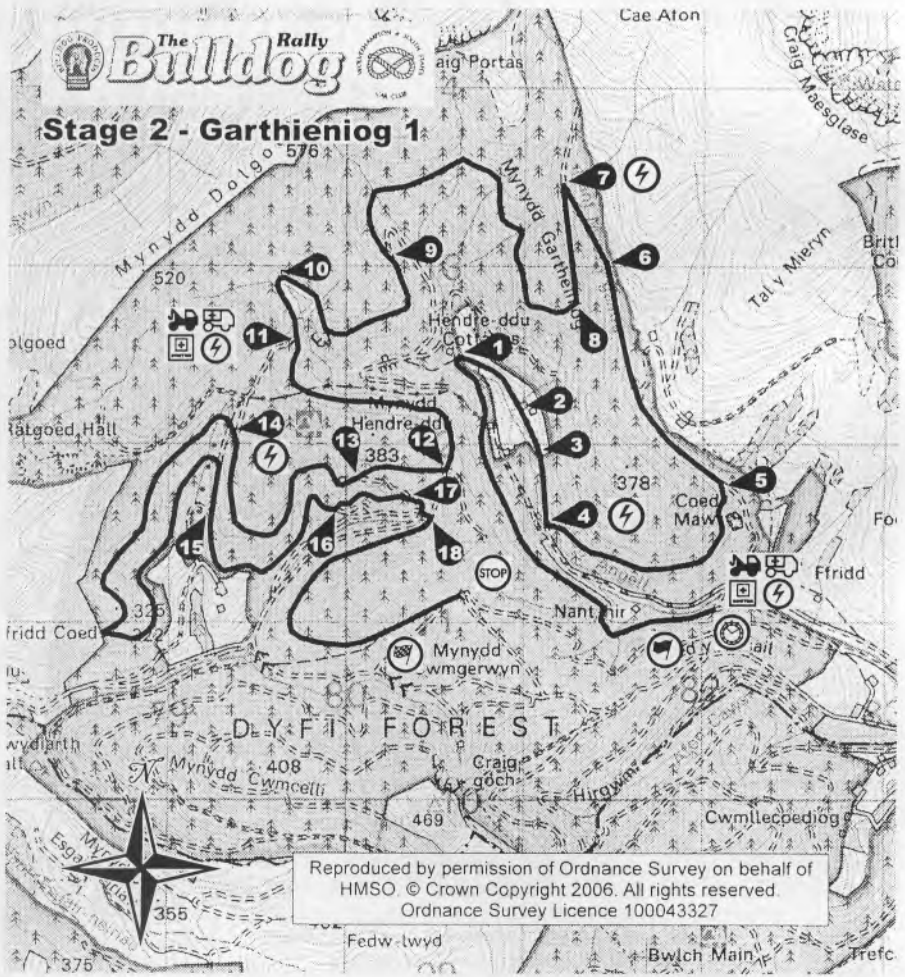

REFUEL

Rally Cars To Stage

REFUEL

To Bala

The Bulldog Rally

SPECTATOR INFORMATION

Description	Location	Time
Bulldog Rally Base	Shrewsbury Road Oswestry	Friday/Saturday 21 st / 22 nd October
DOCUMENTATION	Bulldog Rally Base	12.00 am Friday 21st October
START	Bulldog Rally Base	8.00 am Saturday 22 nd October
SPECIAL STAGES		
Dyfnant Forest	Off A458 between Welshpool & Dolgellau Map Reference – 125/019133 Parking fee payable	8:45 am Saturday 22 nd October 2.15 pm Saturday 22 nd October
Dyfi Forest	Off A470 between Dolgellau & Machynlleth Map Reference -124/846099 Parking fee payable	12.08 pm Saturday 22 nd October
SERVICE HALTS	FARMERS MART DOLGELLAU Service area adjacent to the A470	11.30 am and 1.20 pm Saturday 22 nd October
FINISH & PRIZEGIVING	Bulldog Rally Base	3.15 pm Saturday 22 nd October