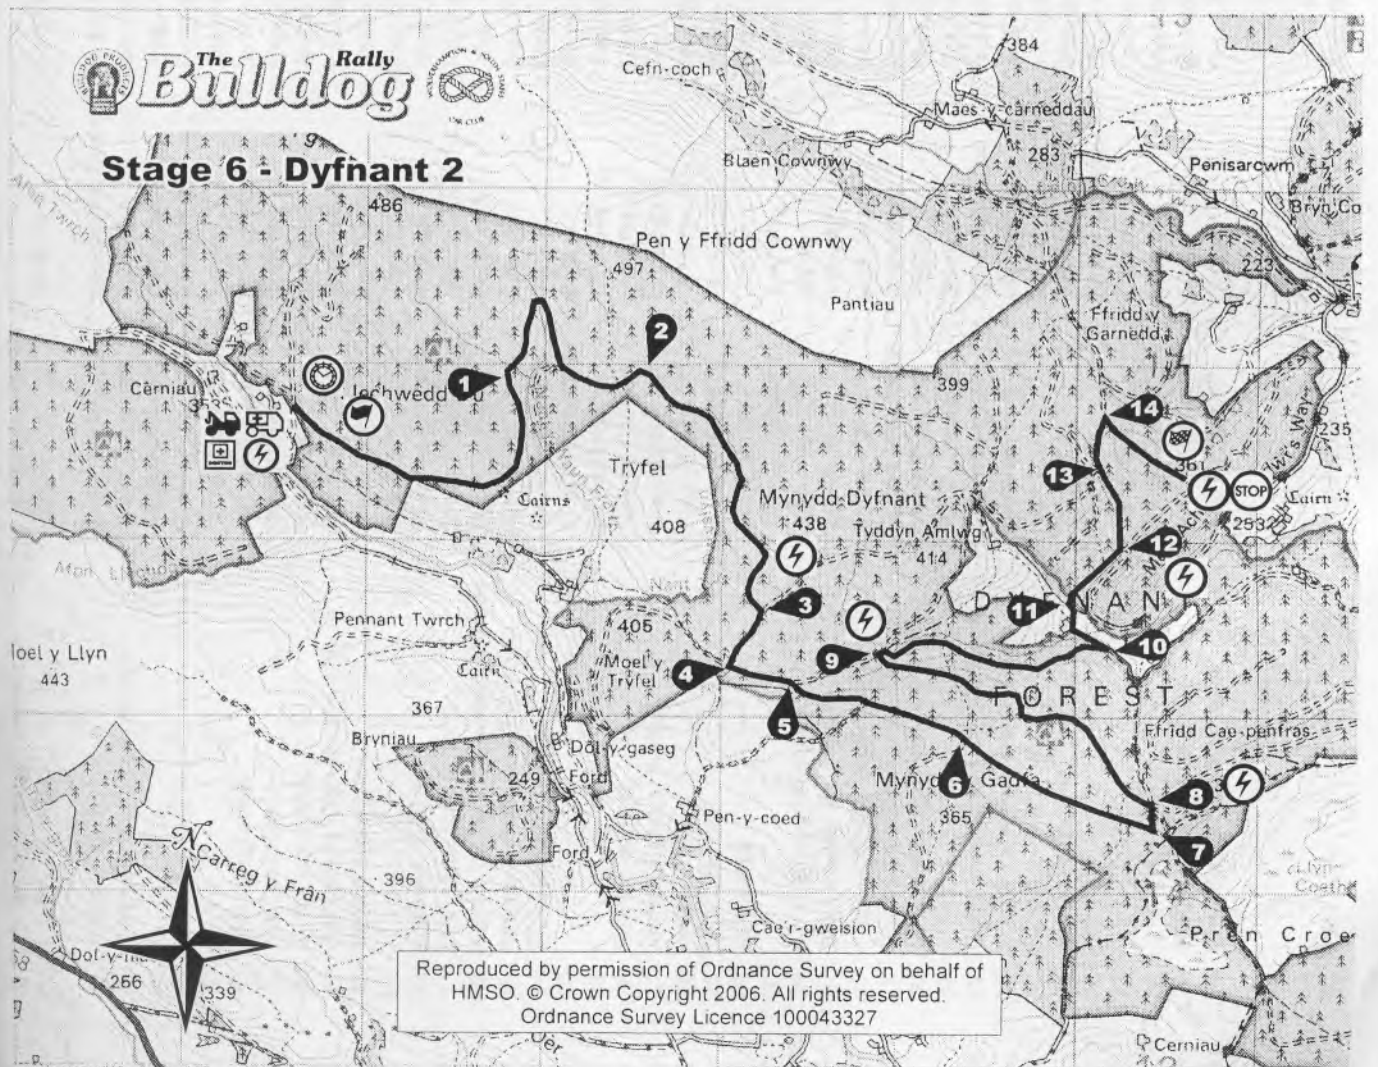

REFUEL

Rally Cars To Stage

REFUEL

To Bala

The Bulldog Rally

SPECTATOR INFORMATION

Description	Location	Time
Bulldog Rally Base	Shrewsbury Road Oswestry	Friday/Saturday 21 st / 22 nd October
DOCUMENTATION	Bulldog Rally Base	12.00 am Friday 21st October
START	Bulldog Rally Base	8.00 am Saturday 22 nd October
SPECIAL STAGES		
Dyfnant Forest	Off A458 between Welshpool & Dolgellau Map Reference – 125/019133 Parking fee payable	8:45 am Saturday 22 nd October 2.15 pm Saturday 22 nd October
Dyfi Forest	Off A470 between Dolgellau & Machynlleth Map Reference -124/846099 Parking fee payable	12.08 pm Saturday 22 nd October
SERVICE HALTS	FARMERS MART DOLGELLAU Service area adjacent to the A470	11.30 am and 1.20 pm Saturday 22 nd October
FINISH & PRIZEGIVING	Bulldog Rally Base	3.15 pm Saturday 22 nd October