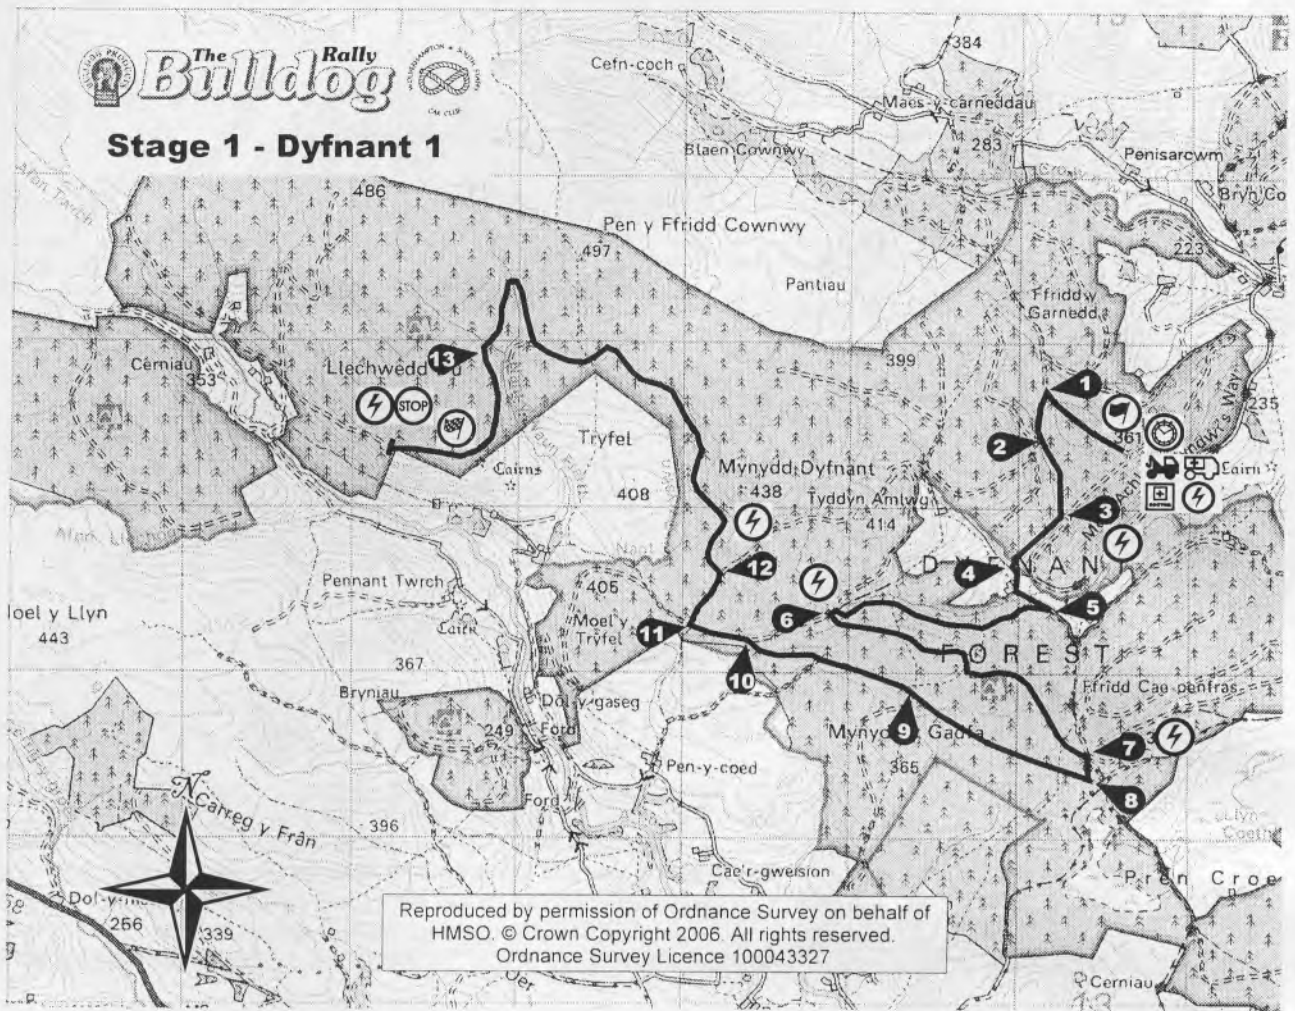

REFUEL

Rally Cars To Stage

REFUEL

To Bala

The Bulldog Rally

SPECTATOR INFORMATION

Description	Location	Time
Bulldog Rally Base	Shrewsbury Road Oswestry	Friday/Saturday 21 st / 22 nd October
DOCUMENTATION	Bulldog Rally Base	12.00 am Friday 21st October
START	Bulldog Rally Base	8.00 am Saturday 22 nd October
SPECIAL STAGES		
Dyfnant Forest	Off A458 between Welshpool & Dolgellau Map Reference – 125/019133 Parking fee payable	8:45 am Saturday 22 nd October 2.15 pm Saturday 22 nd October
Dyfi Forest	Off A470 between Dolgellau & Machynlleth Map Reference -124/846099 Parking fee payable	12.08 pm Saturday 22 nd October
SERVICE HALTS	FARMERS MART DOLGELLAU Service area adjacent to the A470	11.30 am and 1.20 pm Saturday 22 nd October
FINISH & PRIZEGIVING	Bulldog Rally Base	3.15 pm Saturday 22 nd October