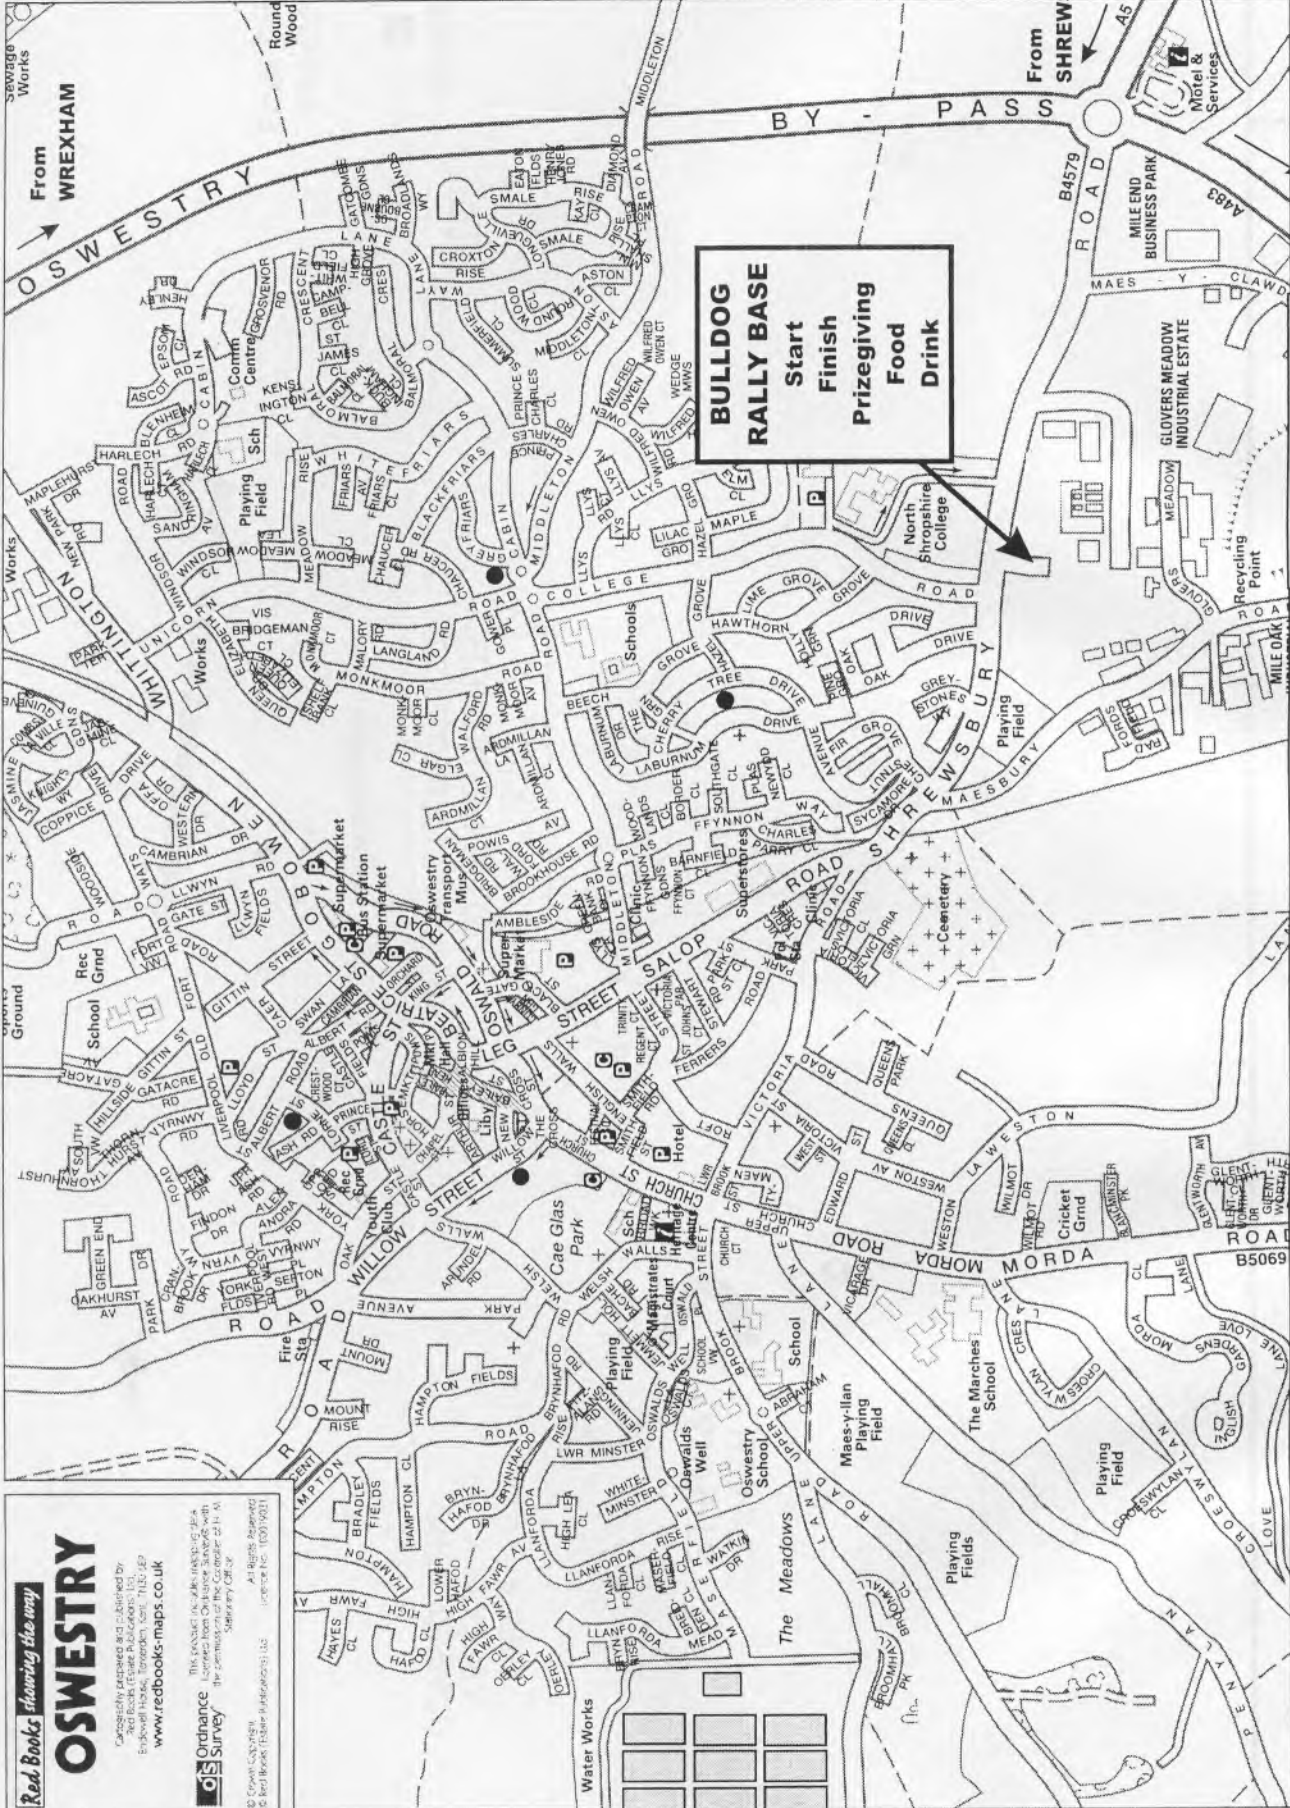

The Bulldog Rally

21st OCTOBER 2006

Guest Information

Contents

Page	
1	Map of Rally Venues in Oswestry
2	Bulldog Rally Base Oswestry
3	Rally Route map
4	Programme of the Meeting
5	Route defined by reference
6	Plan of Dolgellau service area
7	Published spectator information
8	Stage Maps
11	Entry list

To STAGE 1 & SERVICE

NOT TO SCALE

BULLDOG RALLY 2006

Red Books showing the way

OSWESTRY

Copyright prepared and published by
Red Books Maps, London, SE11 7JF

www.redbooks-maps.co.uk

The content of this map is derived from
Ordnance Survey data licensed to Red Books Maps
the permission of the Controller of H.M.
Stationery Office