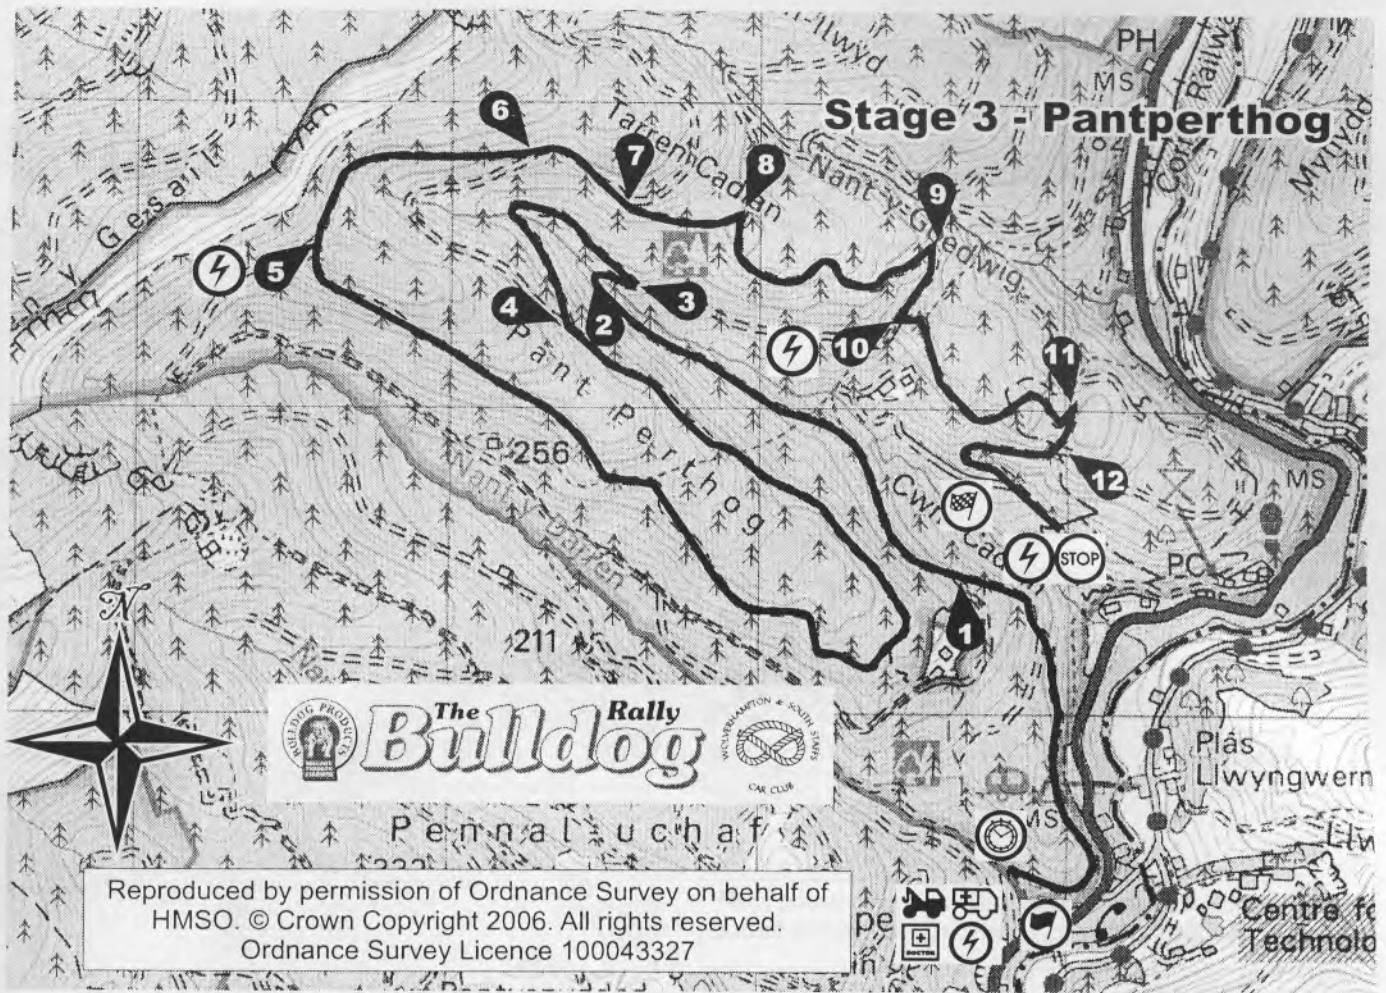

REFUEL

Rally Cars To Stage

REFUEL

To Bala

The Bulldog Rally

SPECTATOR INFORMATION

Description	Location	Time
Bulldog Rally Base	Shrewsbury Road Oswestry	Friday/Saturday 21 st / 22 nd October
DOCUMENTATION	Bulldog Rally Base	12.00 am Friday 21st October
START	Bulldog Rally Base	8.00 am Saturday 22 nd October
SPECIAL STAGES		
Dyfnant Forest	Off A458 between Welshpool & Dolgellau Map Reference – 125/019133 Parking fee payable	8:45 am Saturday 22 nd October 2.15 pm Saturday 22 nd October
Dyfi Forest	Off A470 between Dolgellau & Machynlleth Map Reference -124/846099 Parking fee payable	12.08 pm Saturday 22 nd October
SERVICE HALTS	FARMERS MART DOLGELLAU Service area adjacent to the A470	11.30 am and 1.20 pm Saturday 22 nd October
FINISH & PRIZEGIVING	Bulldog Rally Base	3.15 pm Saturday 22 nd October