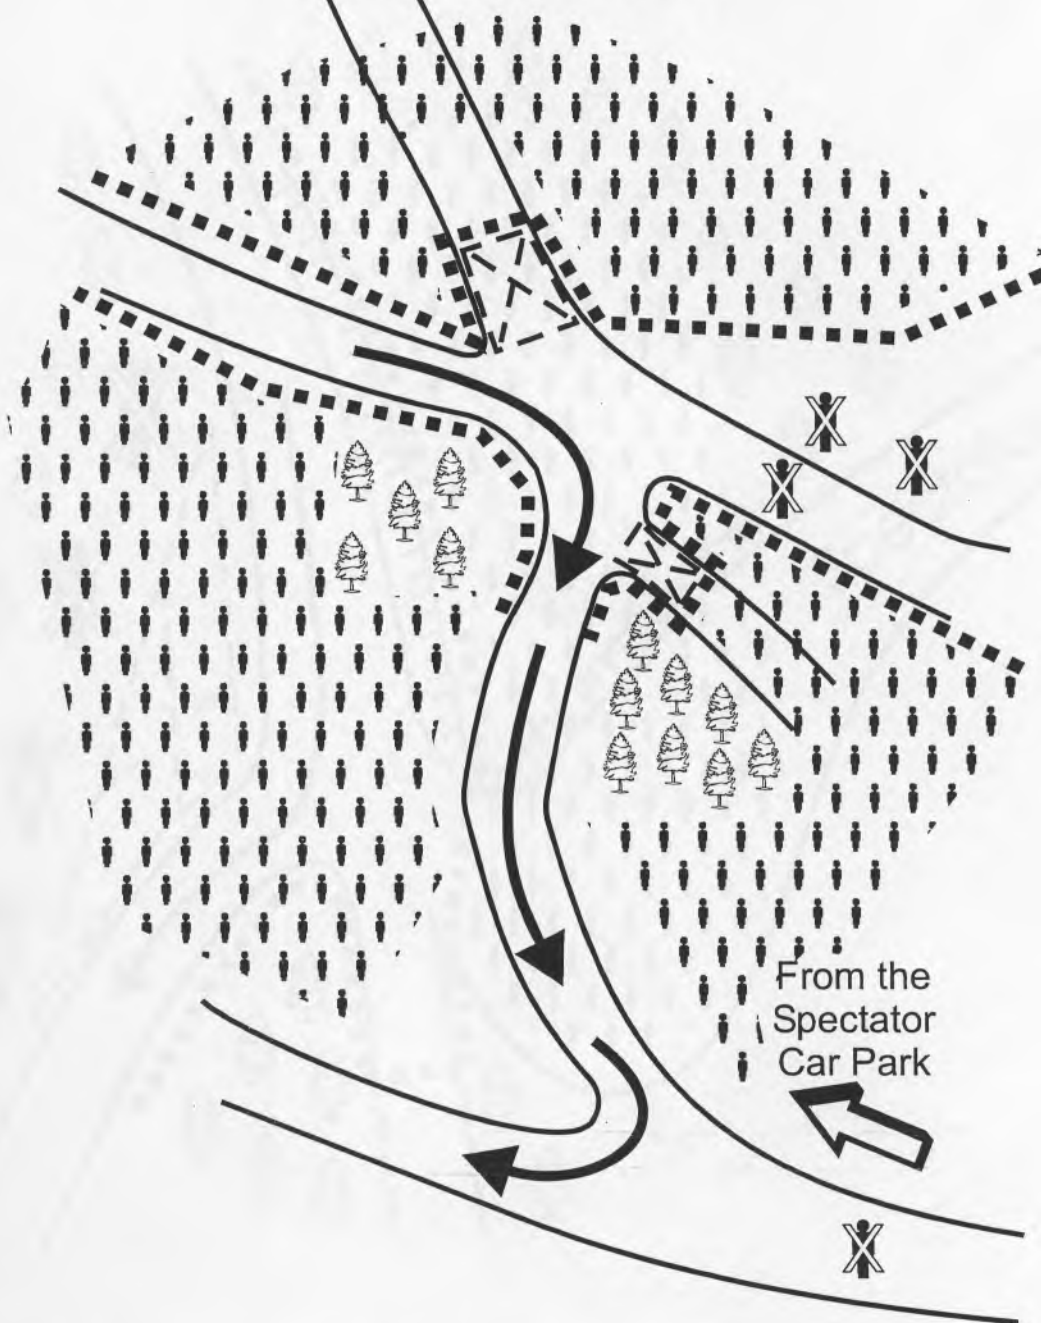

Stage 1 - Dyfnant 1 Spectator Area

	Direction of Rally Traffic At Competition Speed
	Spectator Viewing Area
	Spectator Prohibited