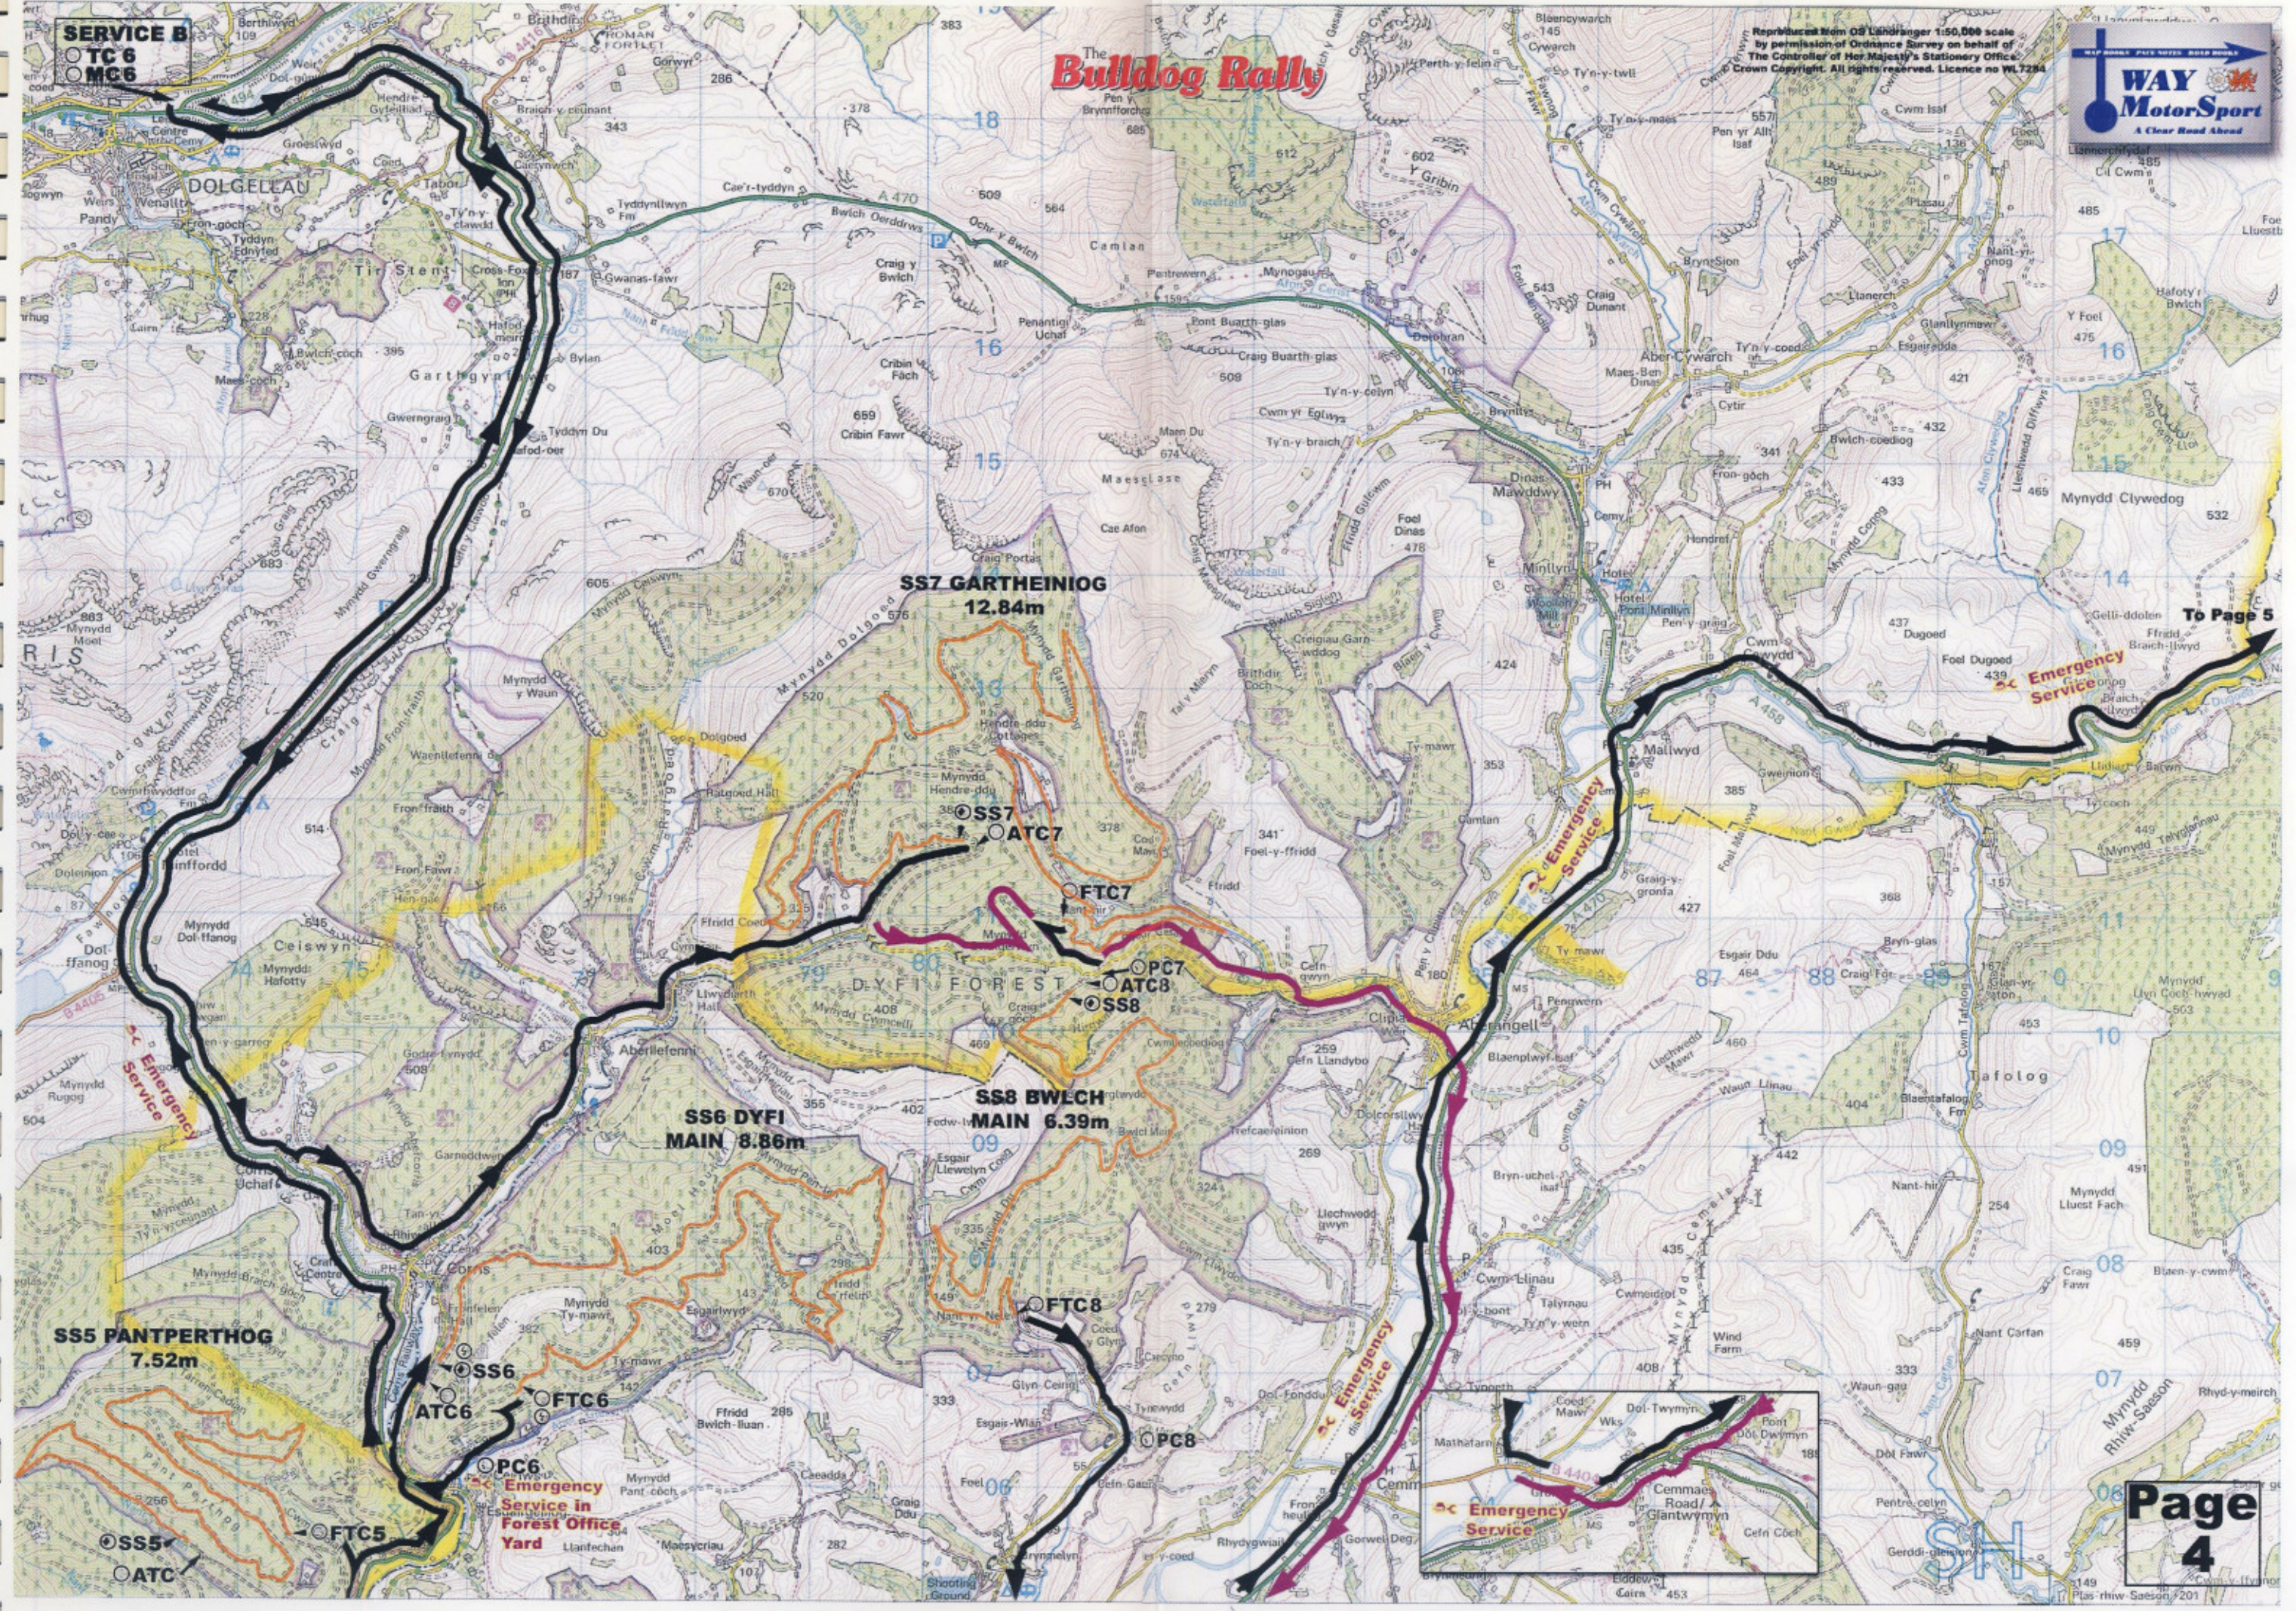

TO PAGE 3

FROM PAGE 1

The Bulldozer Rally

The Bulldog Rally

Reproduced from OS Landranger 1:50,000 scale by permission of Ordnance Survey on behalf of The Controller of Her Majesty's Stationery Office. © Crown Copyright. All rights reserved. Licence no WL7284

SERVICE B

TC 6
MC6

The Bulldog Rally

Reproduced from OS Landranger 1:50,000 scale by permission of Ordnance Survey on behalf of The Controller of Her Majesty's Stationary Office. Crown Copyright. All rights reserved. Licence no WL7284