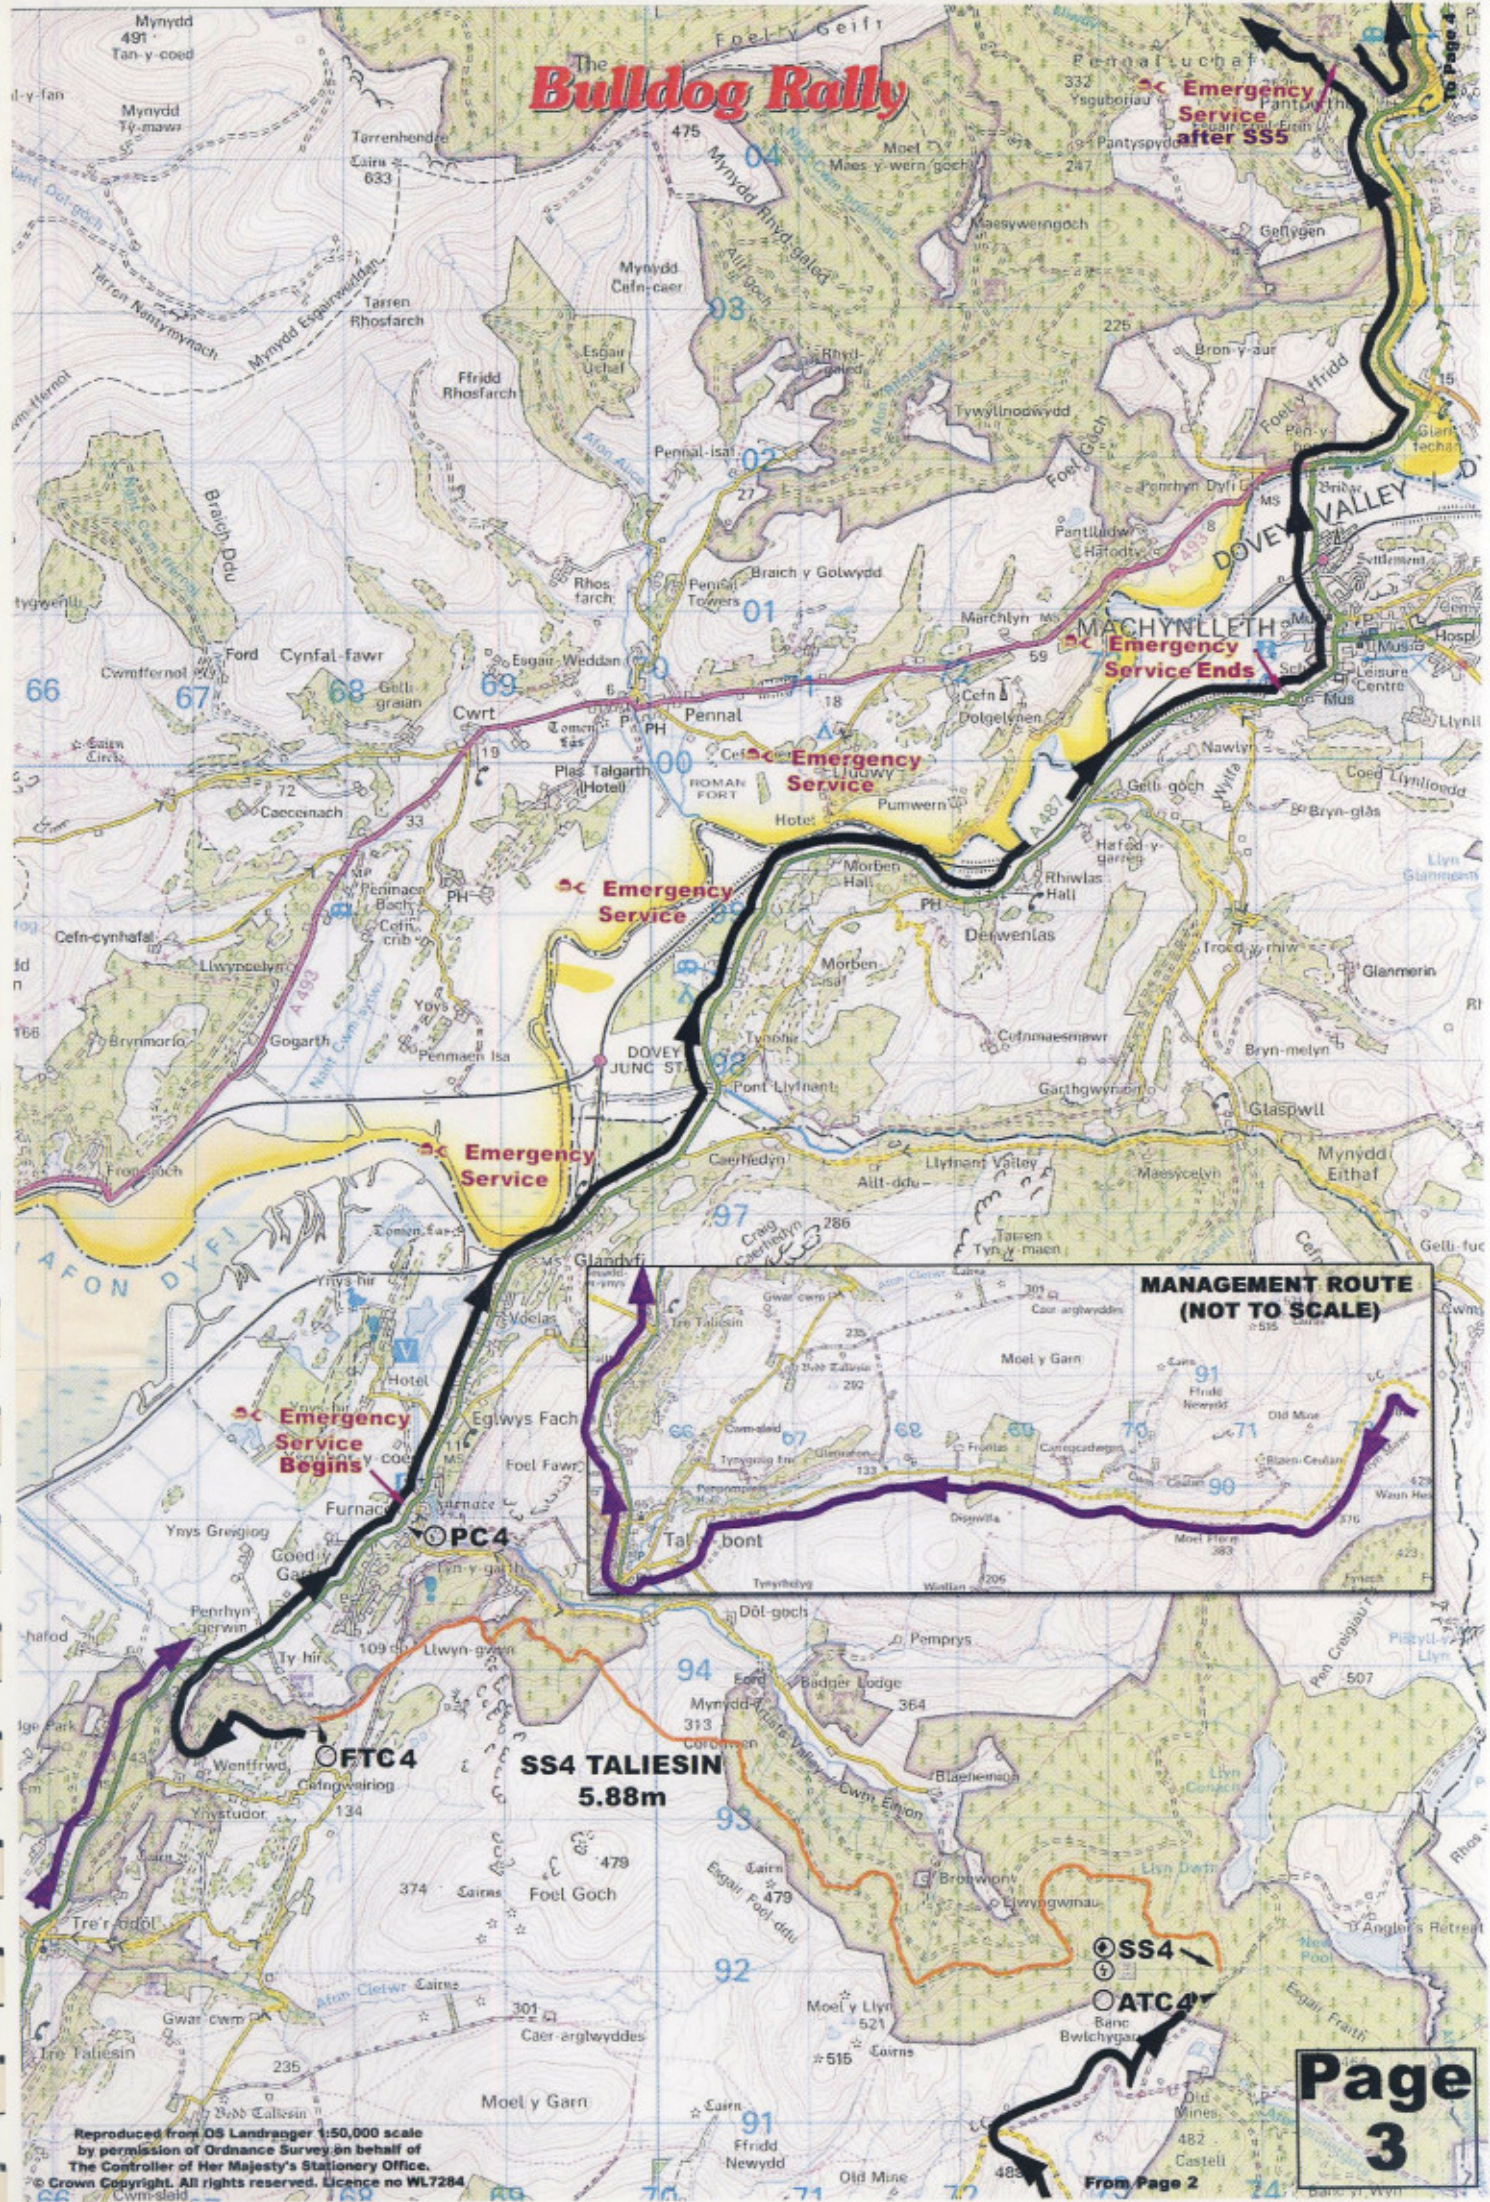

The Bulldog Rally

Page 1

Reproduced from OS Landranger 1:50,000 scale by permission of Ordnance Survey on behalf of The Controller of Her Majesty's Stationery Office. © Crown Copyright. All rights reserved. Licence no WL7284

TO PAGE 3

FROM PAGE 1

The Bulldozer Rally

The Bulldog Rally

Reproduced from OS Landranger 1:50,000 scale by permission of Ordnance Survey on behalf of The Controller of Her Majesty's Stationery Office. © Crown Copyright. All rights reserved. Licence no WL7284