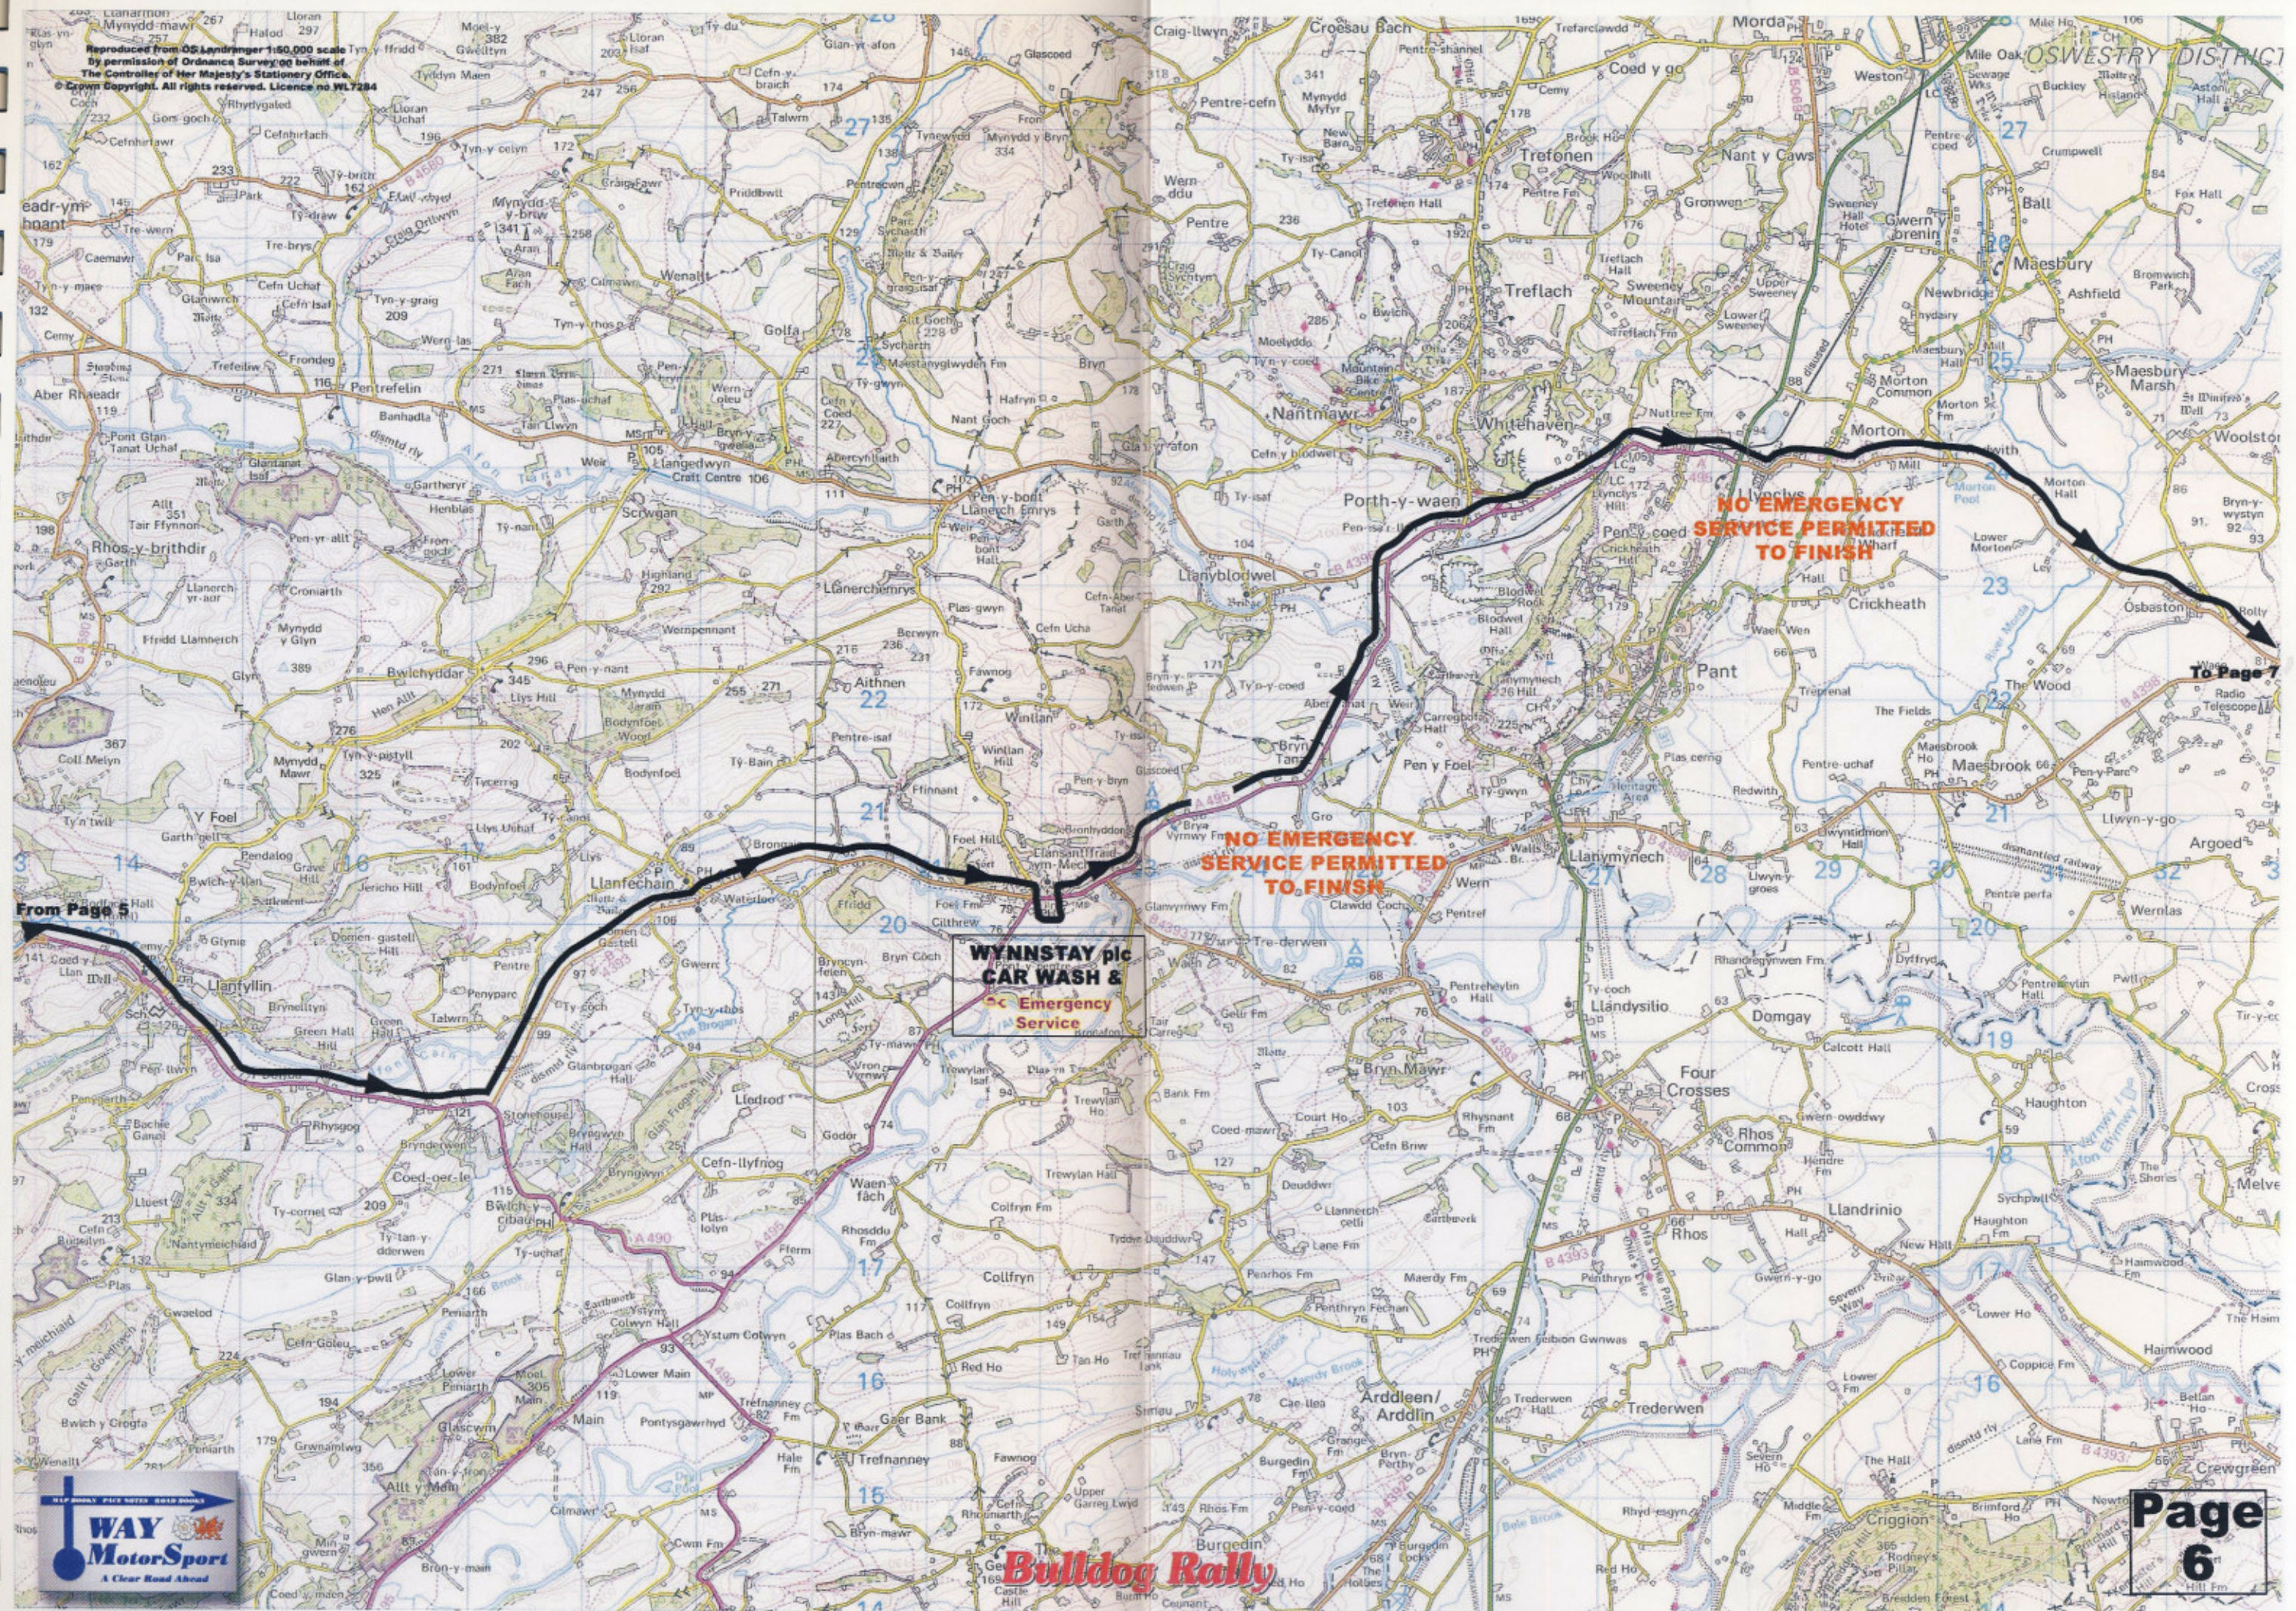

Reproduced from OS Landranger 1:50,000 scale
by permission of Ordnance Survey on behalf of
The Controller of Her Majesty's Stationery Office.
© Crown Copyright. All rights reserved. Licence no WL7284

From Page 5

To Page 7

WYNNSTAY plc
CAR WASH &
Emergency Service

NO EMERGENCY SERVICE PERMITTED TO FINISH

NO EMERGENCY SERVICE PERMITTED TO FINISH

Bulldog Rally

Page 6