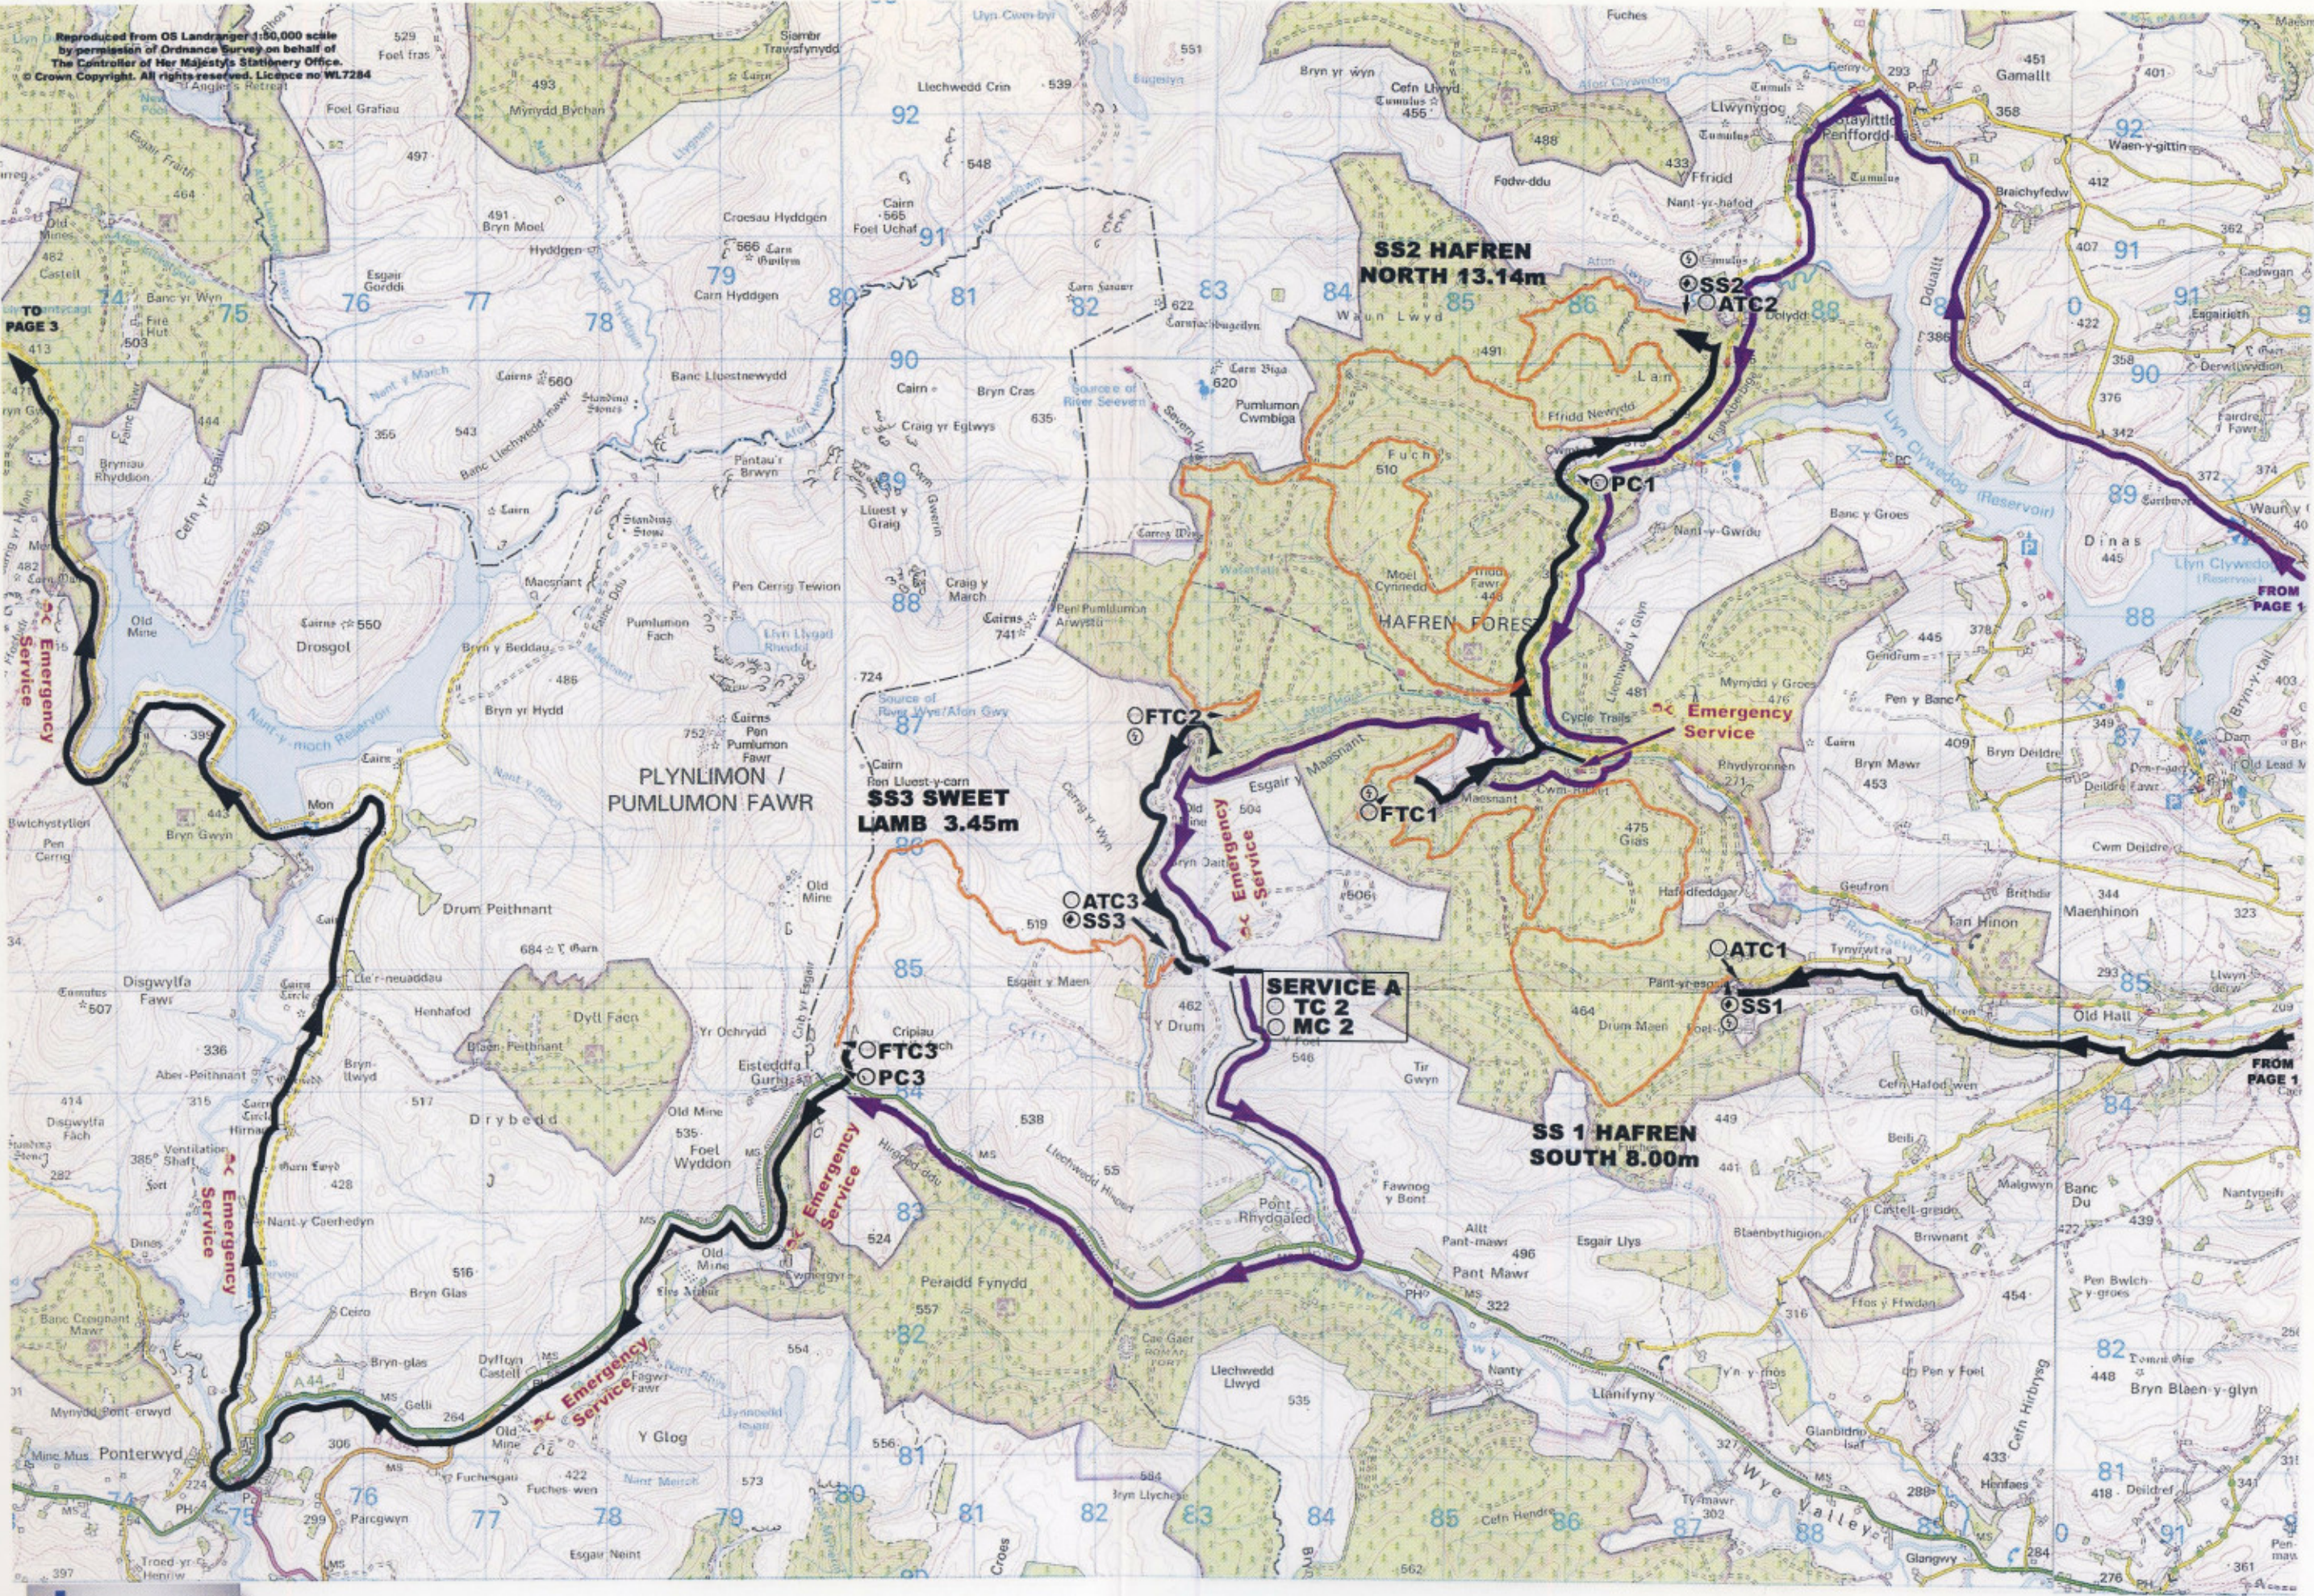

NATIONAL

MC1 Start

NEWTY-DREN

TO PAGE 2

Reproduced from OS Landranger 1:50,000 scale
 by permission of Ordnance Survey on behalf of
 The Controller of Her Majesty's Stationery Office,
 © Crown Copyright. All rights reserved. Licence no. W1284

The Bulldog Rally

Page 1

Reproduced from OS Landranger 1:50,000 scale by permission of Ordnance Survey on behalf of The Controller of Her Majesty's Stationery Office. © Crown Copyright. All rights reserved. Licence no WL7284

TO PAGE 3

FROM PAGE 1

The Bulldozer Rally

The Bulldog Rally

Reproduced from OS Landranger 1:50,000 scale by permission of Ordnance Survey on behalf of The Controller of Her Majesty's Stationery Office. © Crown Copyright. All rights reserved. Licence no WL7284

SERVICE B

TC 6
MC6

The Bulldog Rally

Reproduced from OS Landranger 1:50,000 scale by permission of Ordnance Survey on behalf of The Controller of Her Majesty's Stationary Office. Crown Copyright. All rights reserved. Licence no WL7284