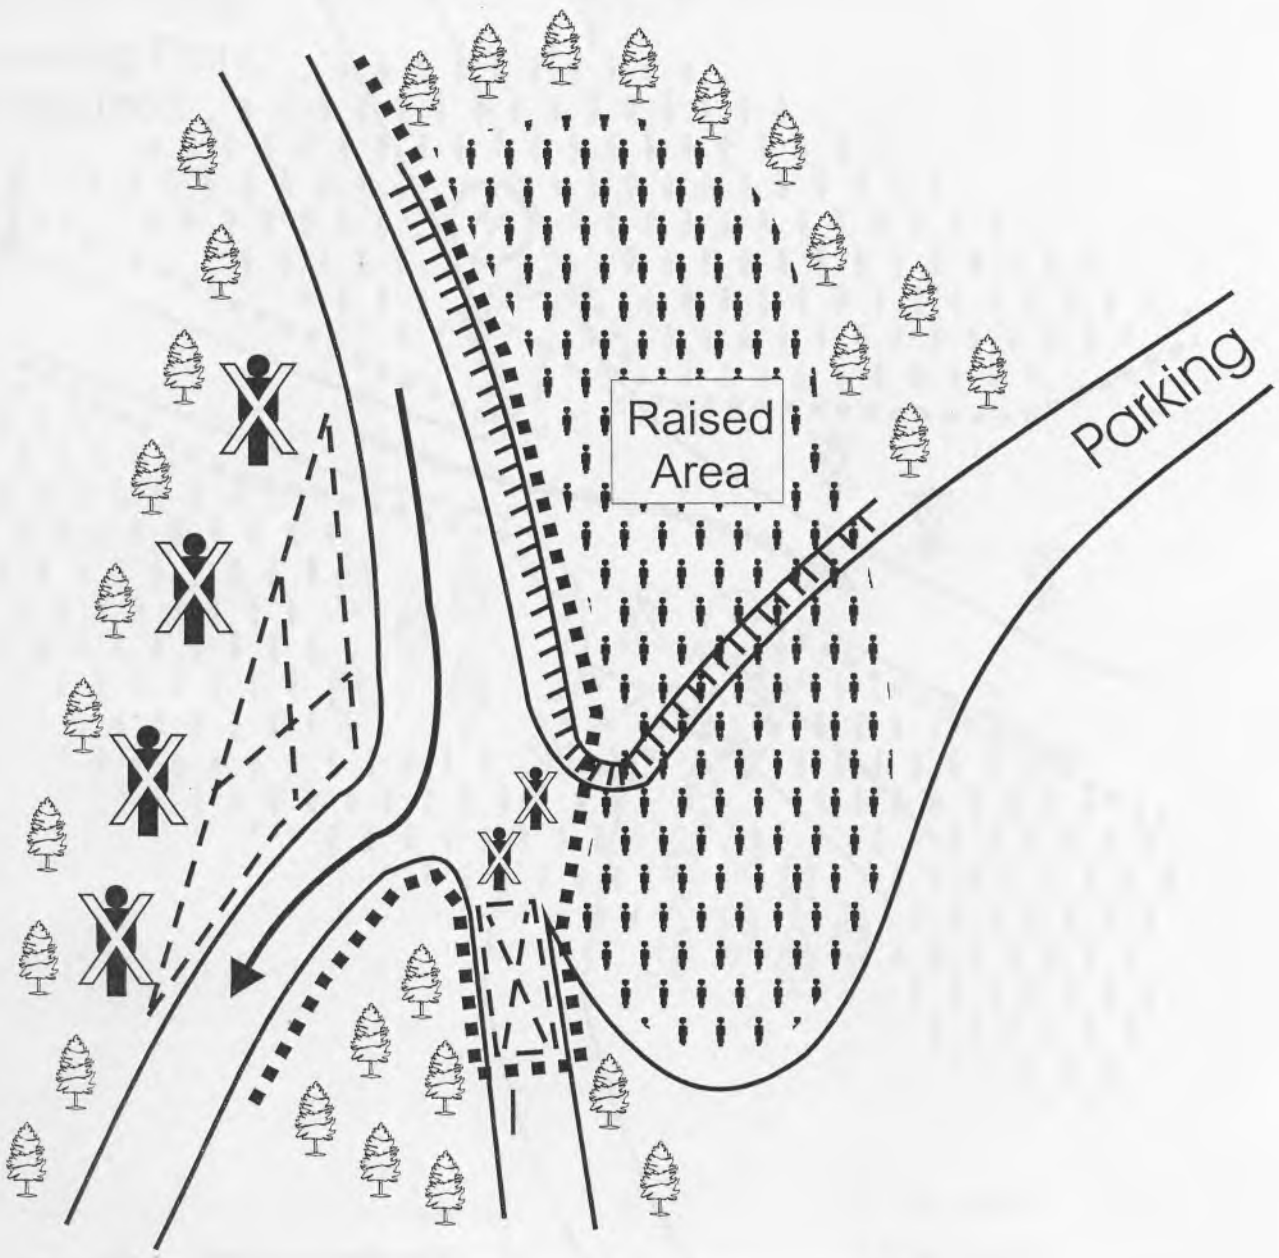

Bwlch Main Spectator Area 2004

	Direction of Rally Traffic At Competition Speed
	Red & White Tape
	Netlon Fencing
	Spectator Viewing Area
	Spectator Prohibited Area