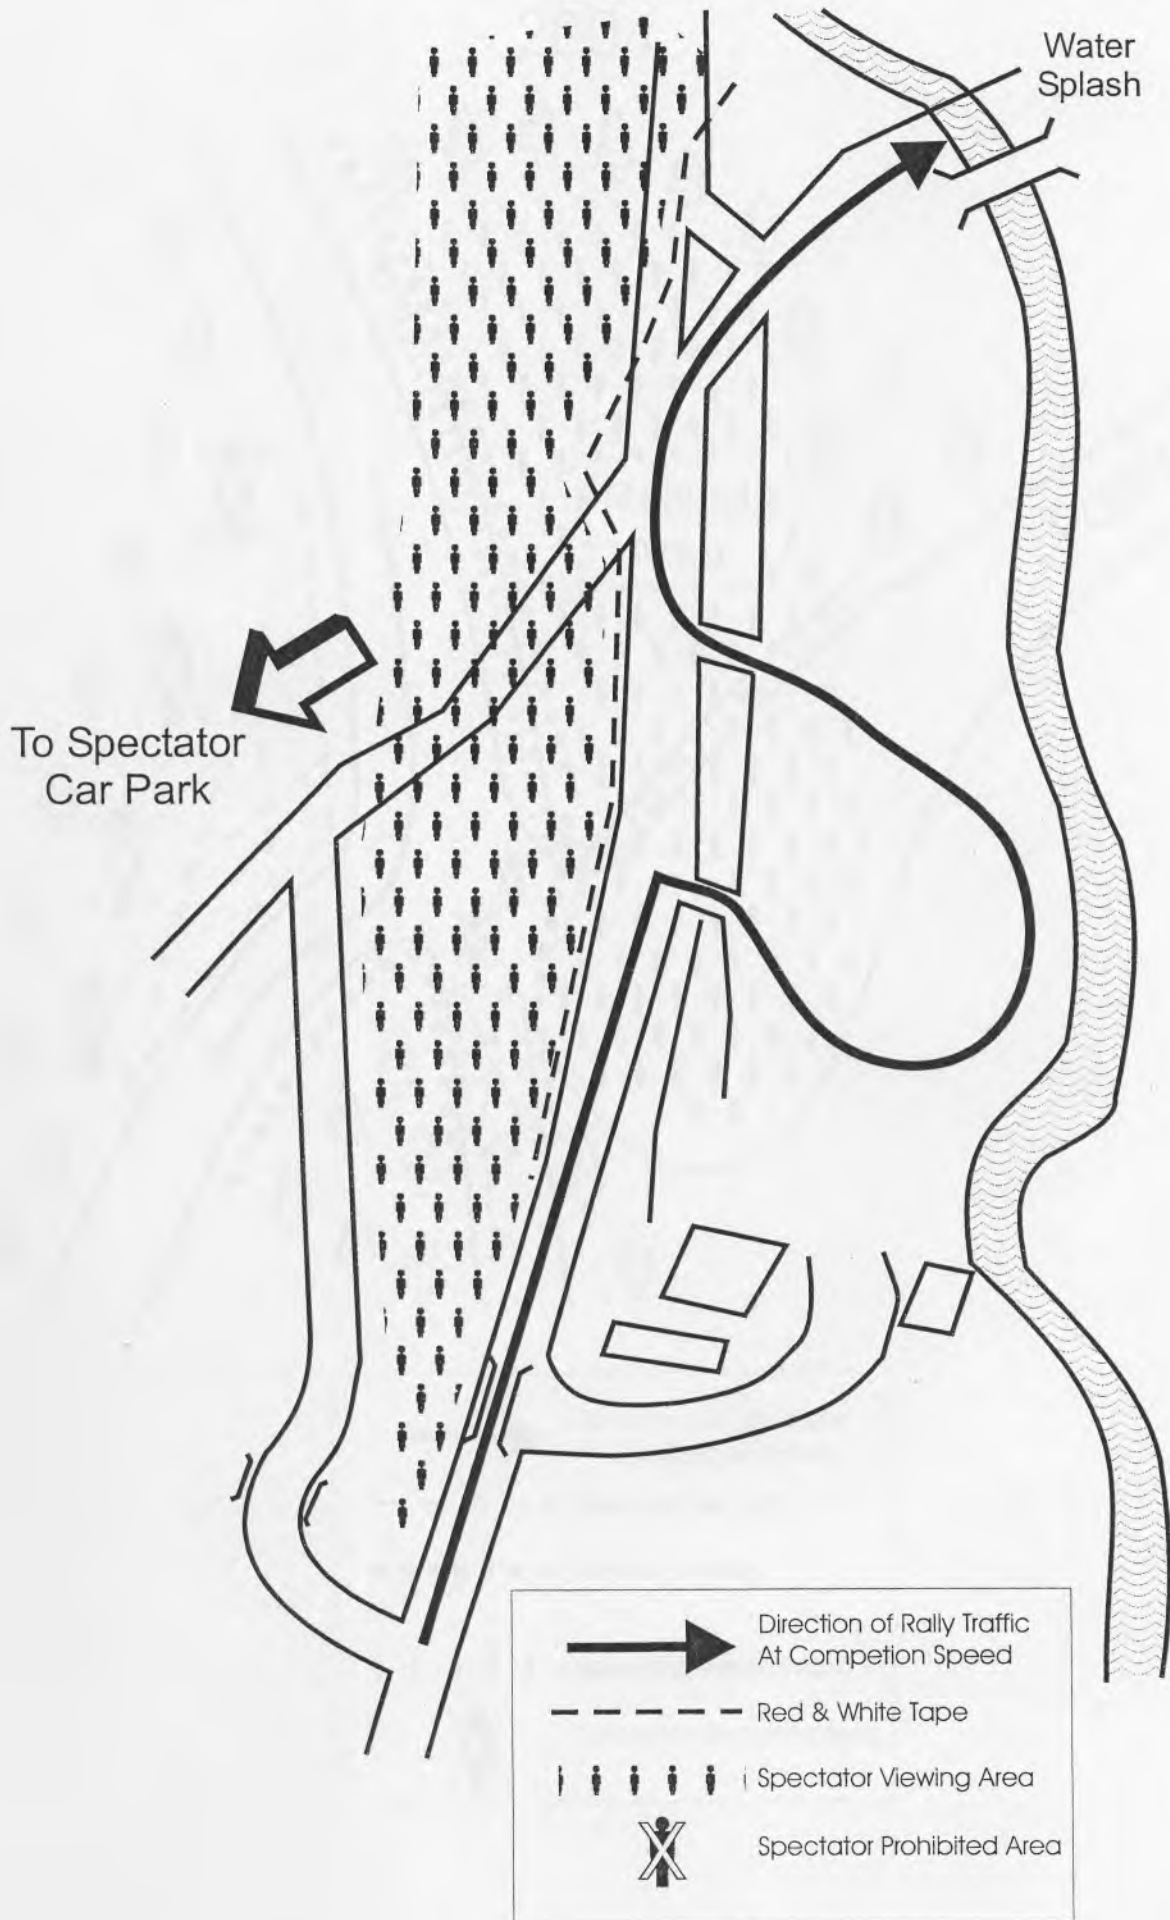

Sweet Lamb Spectator Area 2004