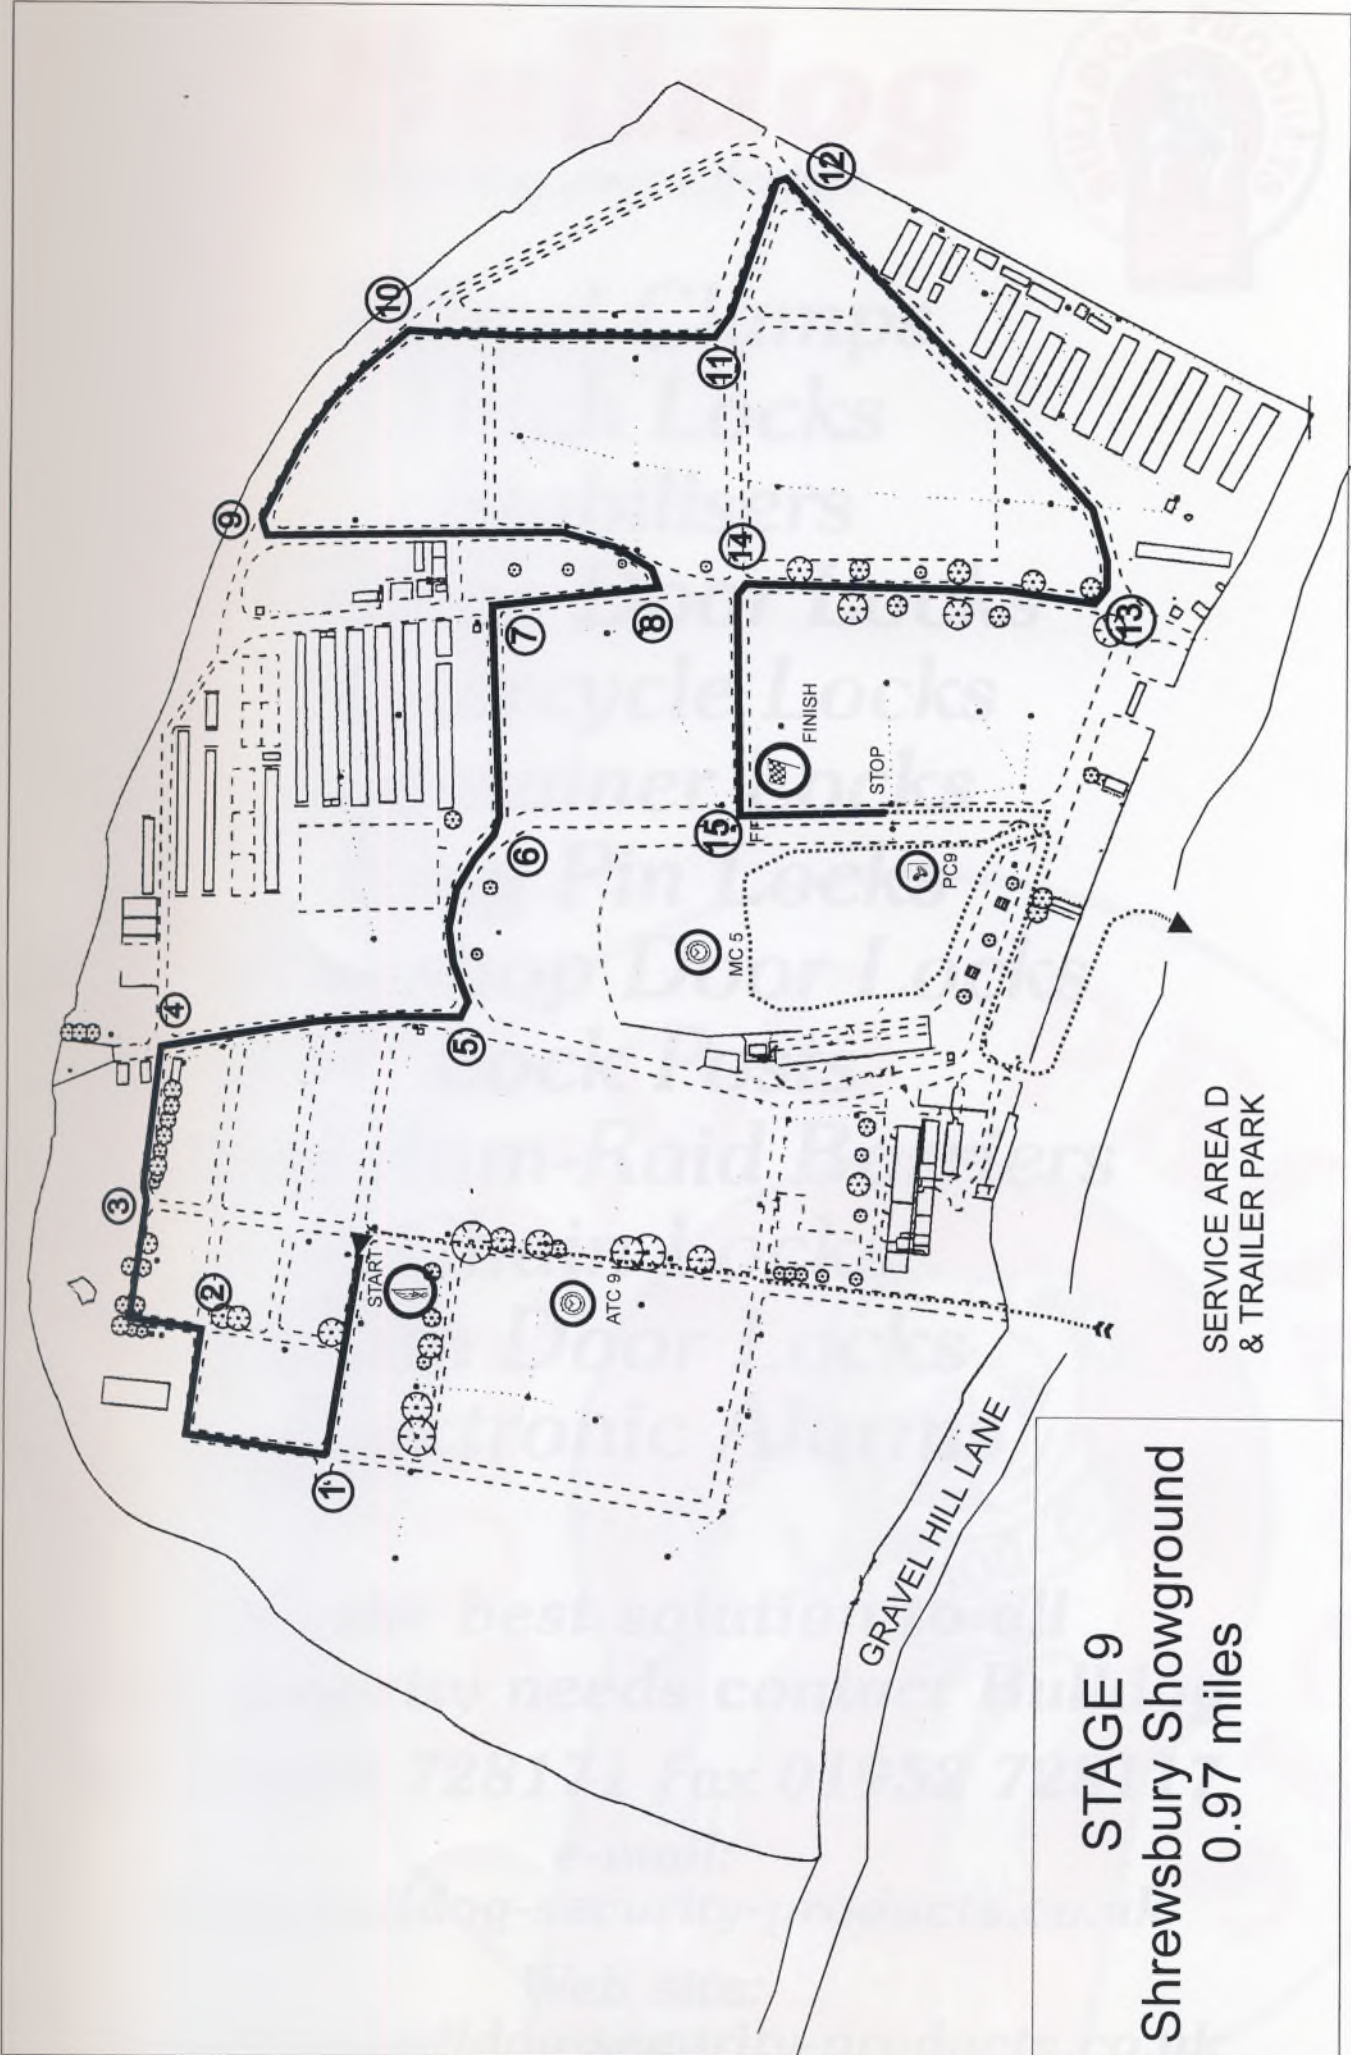

# TALIESIN

10.02 miles

Reproduced from the 1998 Ordnance Survey 1:25,000 Outdoor Leisure Map No. 23  
with the permission of The Controller of Her Majesty's Stationery Office

© Crown Copyright (43371U)

Maps prepared by NORTH EAST RALLY MAPS

# GARTHEINIOG

12.38 miles

Reproduced from the 1998 Ordnance Survey 1:25,000 Outdoor Leisure Map No. 23  
with the permission of The Controller of Her Majesty's Stationery Office

© Crown Copyright (43371U)

## Bulldog Rally 1998

Stage No. 8  
**DYFNANT**  
10.29 miles

Reproduced from the 1998 Ordnance Survey 1:25,000 Explorer Map No. 239  
with the permission of The Controller of Her Majesty's Stationery Office  
© Crown Copyright (43371U)  
Maps prepared by NORTH EAST RALLY MAPS

**Bulldog Rally 1998**

**STAGE 9**  
**Shrewsbury Showground**  
**0.97 miles**