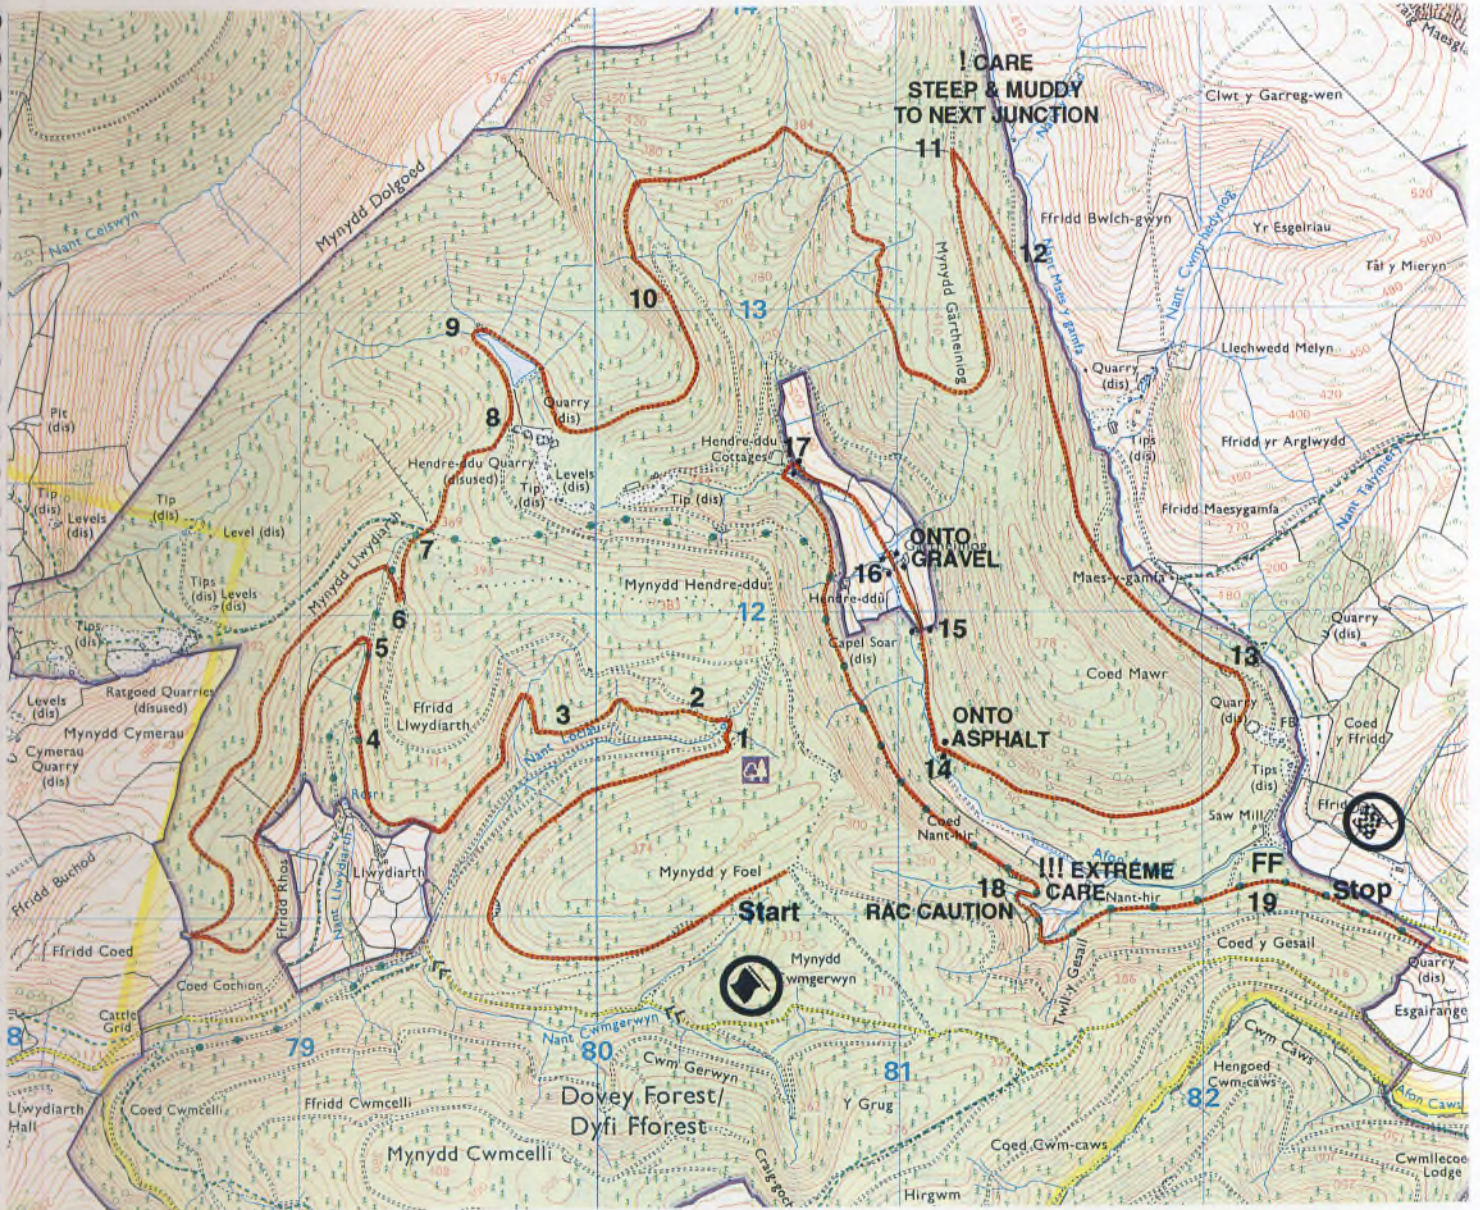

# DYFI MAIN

11.28 miles

Reproduced from the 1993 Ordnance Survey 1:25,000 Outdoor Leisure Map No. 23  
with the permission of The Controller of Her Majesty's Stationery Office

© Crown Copyright (43371U)

Maps prepared by NORTH EAST RALLY MAPS

## Bulldog Rally 1998

Stage No. 7

# GARTHEINIOG

12.38 miles

Reproduced from the 1998 Ordnance Survey 1:25,000 Outdoor Leisure Map No. 23  
with the permission of The Controller of Her Majesty's Stationery Office

© Crown Copyright (43371U)

## Bulldog Rally 1998

Stage No. 8  
**DYFNANT**  
10.29 miles

Reproduced from the 1998 Ordnance Survey 1:25,000 Explorer Map No. 239  
with the permission of The Controller of Her Majesty's Stationery Office  
© Crown Copyright (43371U)  
Maps prepared by NORTH EAST RALLY MAPS