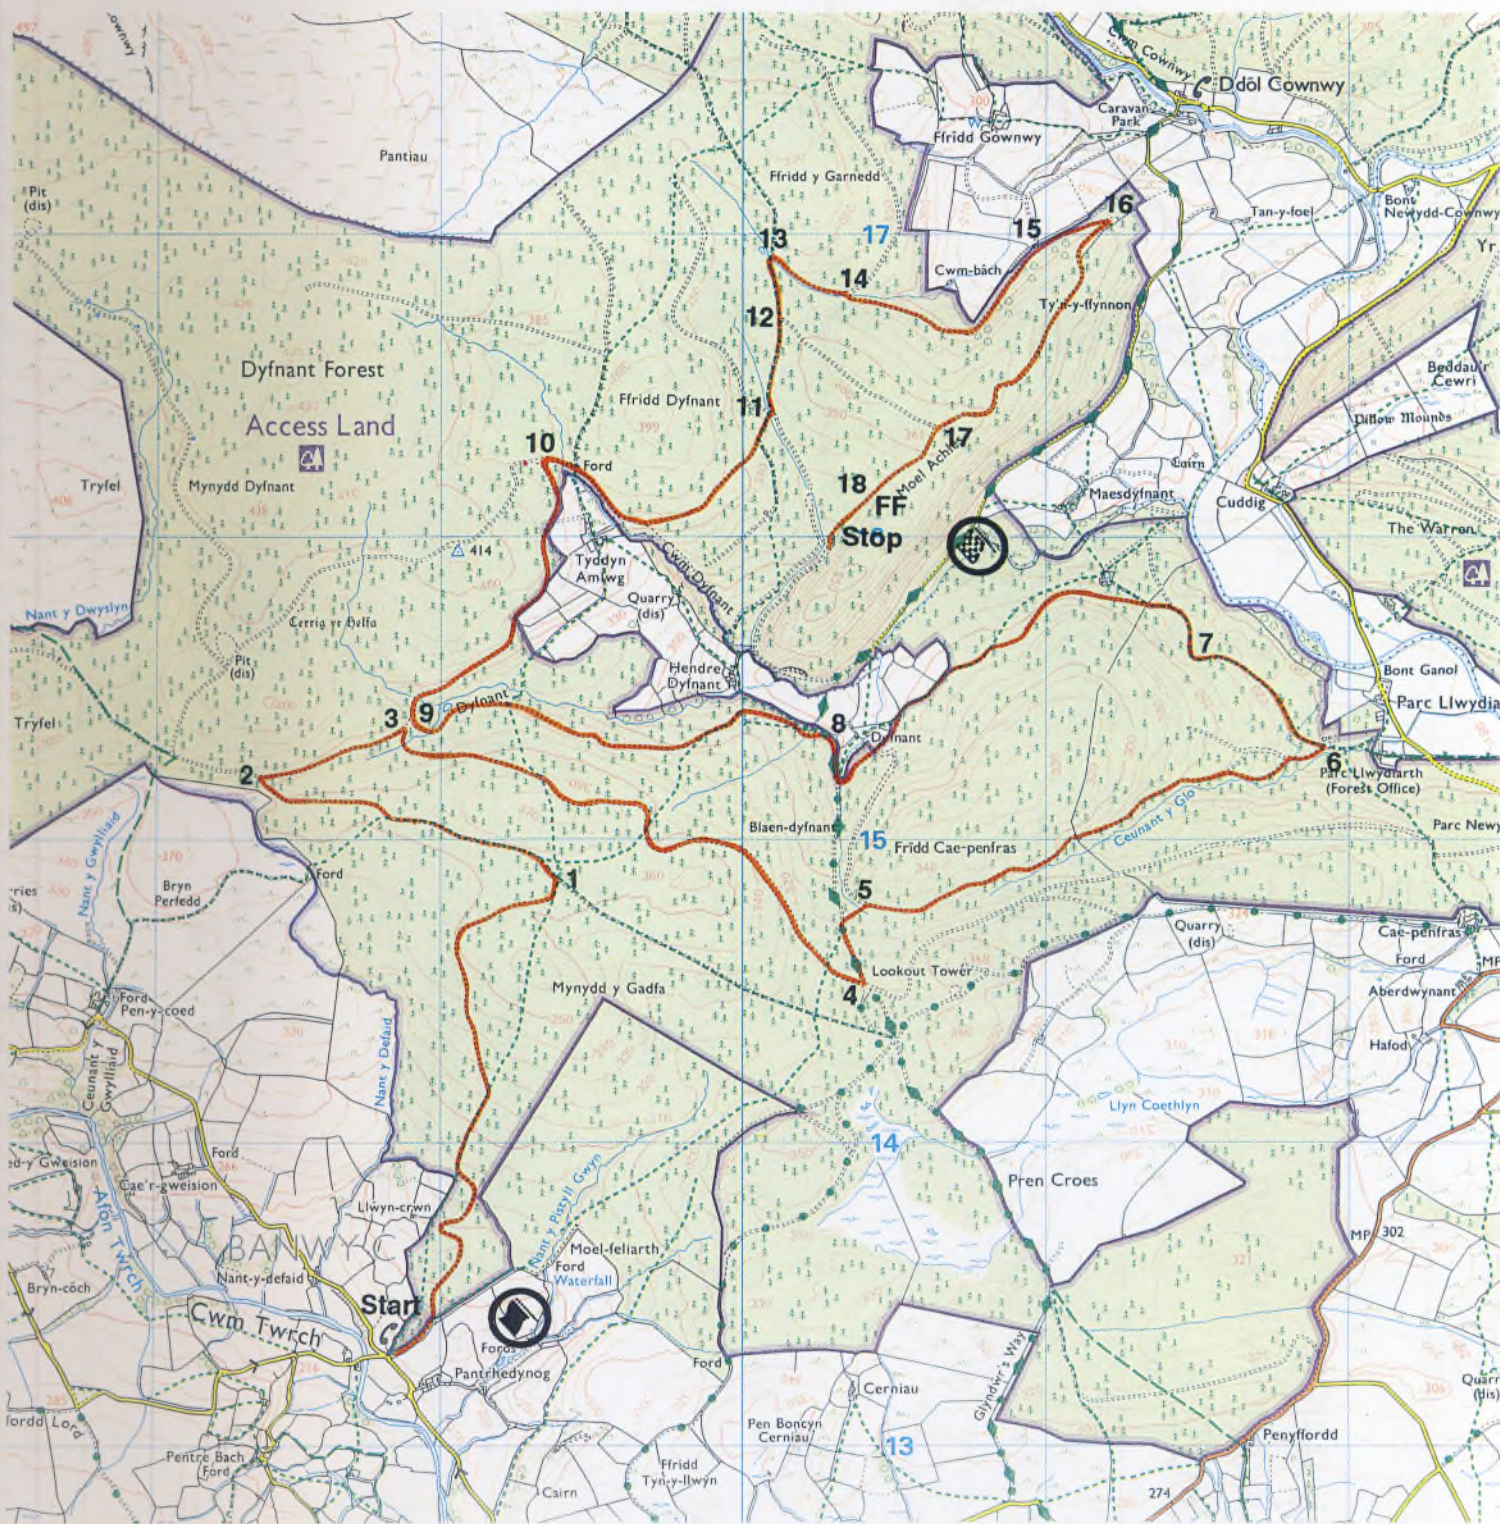

# GARTHEINIOG

12.38 miles

Reproduced from the 1998 Ordnance Survey 1:25,000 Outdoor Leisure Map No. 23  
with the permission of The Controller of Her Majesty's Stationery Office

© Crown Copyright (43371U)

Maps prepared by NORTH EAST RALLY MAPS

## Bulldog Rally 1998

Stage No. 8  
**DYFNANT**  
10.29 miles

Reproduced from the 1998 Ordnance Survey 1:25,000 Explorer Map No. 239  
with the permission of The Controller of Her Majesty's Stationery Office  
© Crown Copyright (43371U)  
Maps prepared by NORTH EAST RALLY MAPS

**Bulldog Rally 1998**

**STAGE 9**  
**Shrewsbury Showground**  
**0.97 miles**