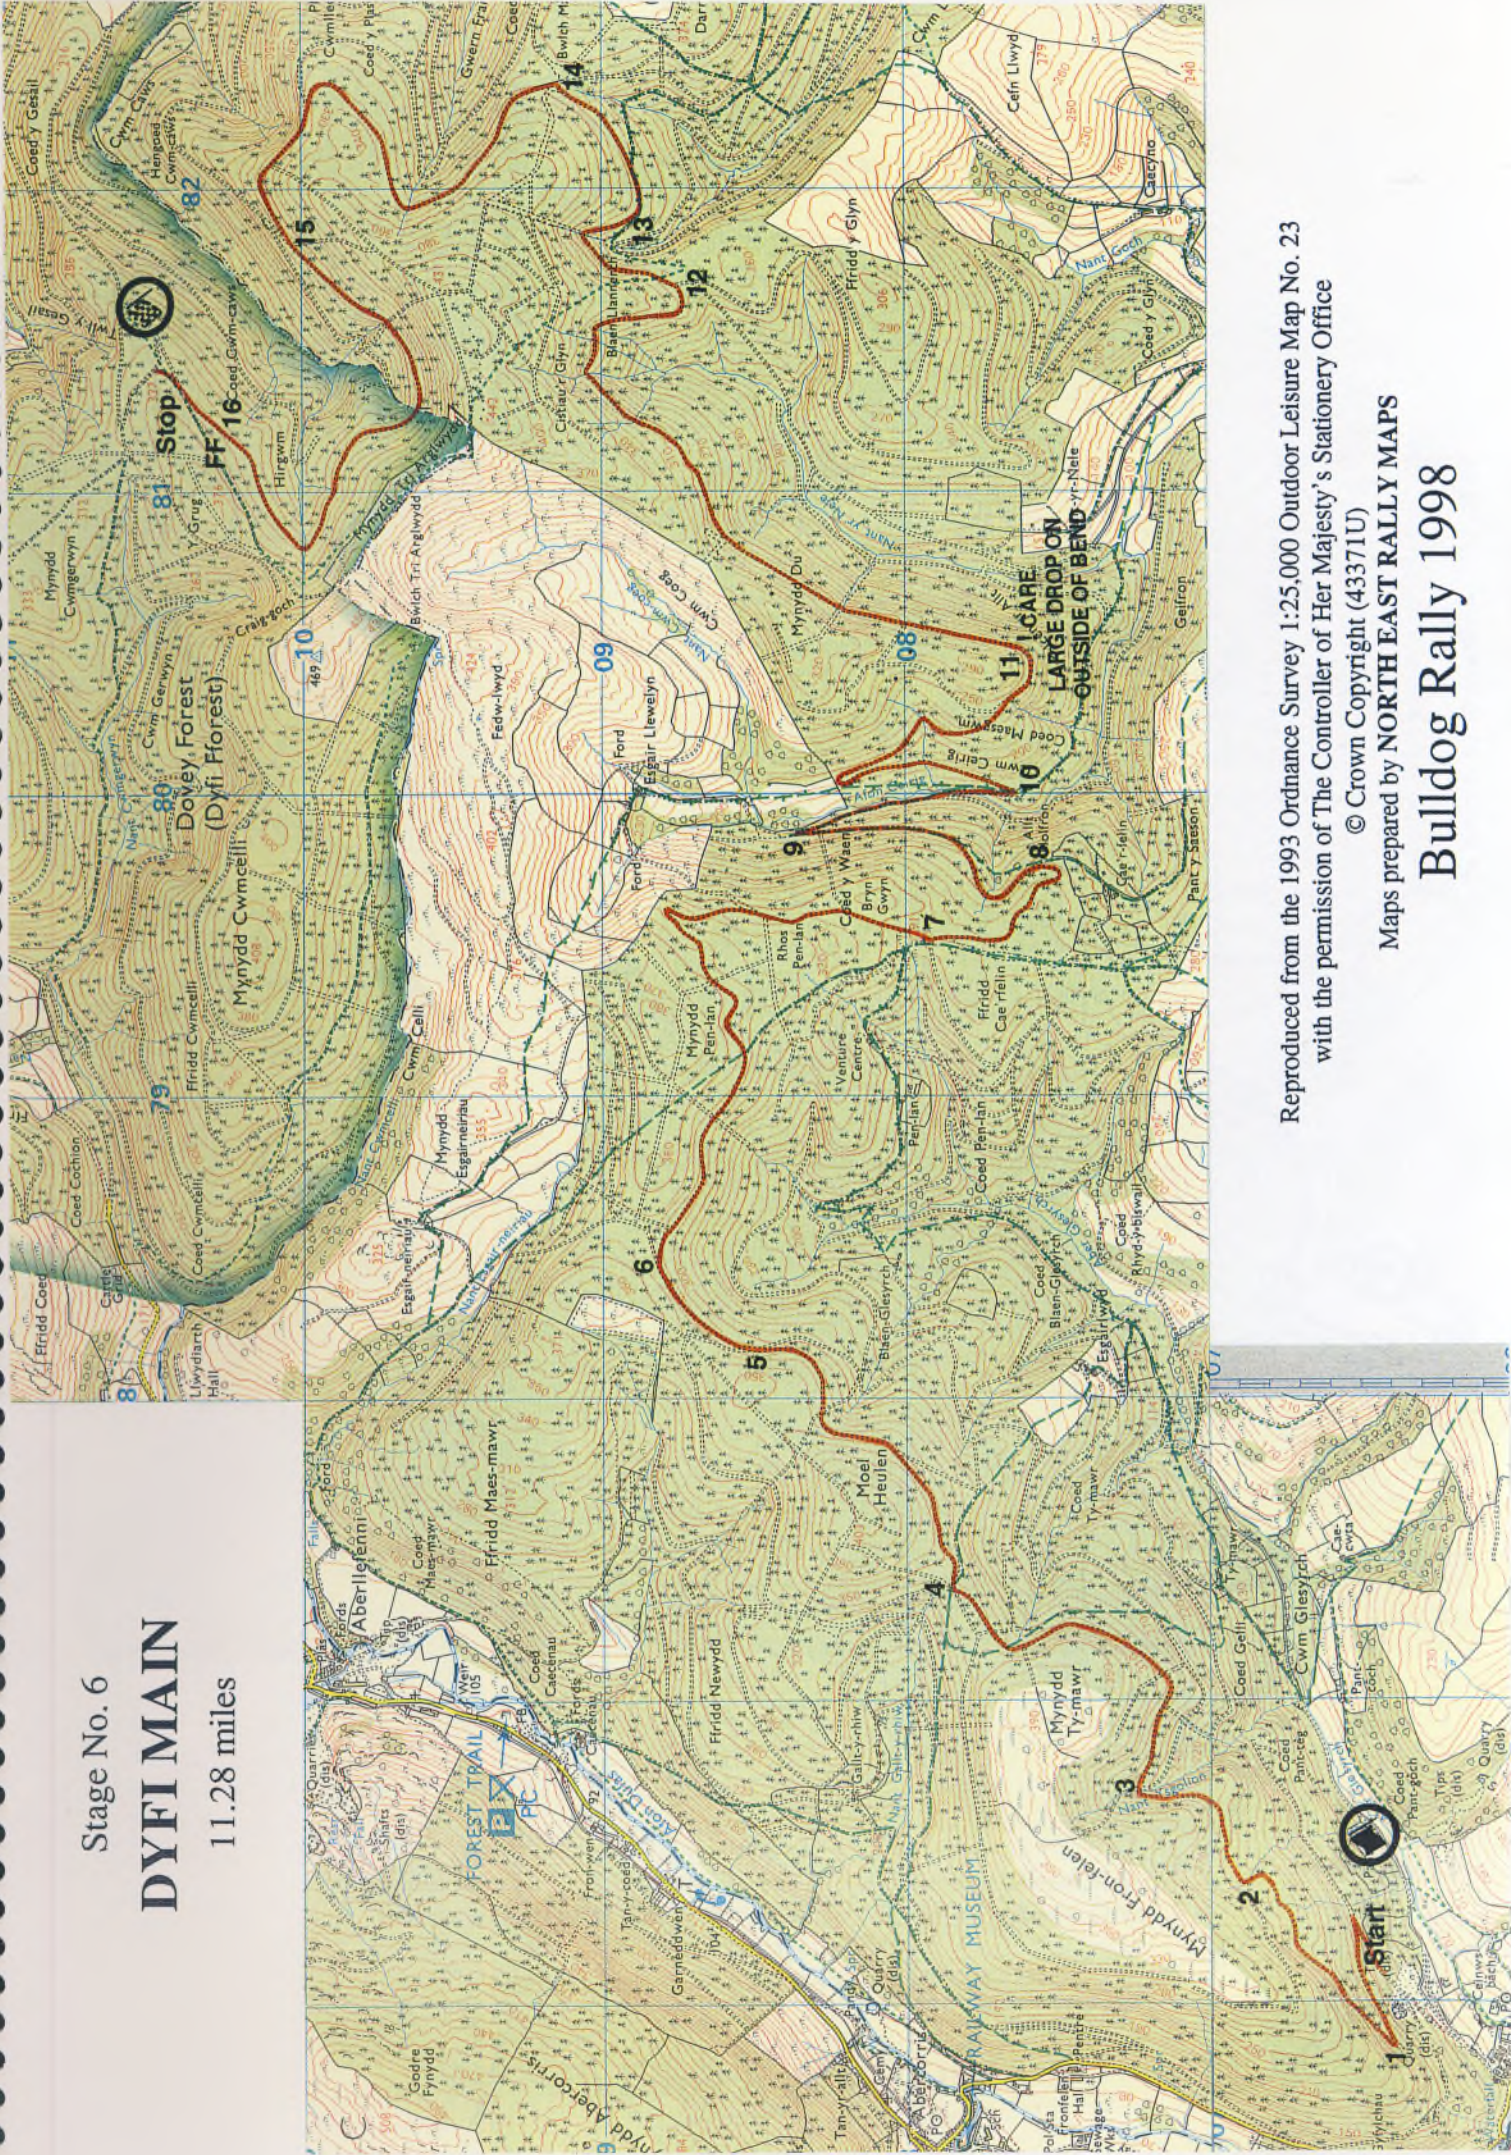

MEIRION RALLY  
1998

MAP  
BOOK

Meirion Rally 1998

Meirion Rally 1998

Stage No. 5

# TALIESIN

10.02 miles

Reproduced from the 1998 Ordnance Survey 1:25,000 Outdoor Leisure Map No. 23  
with the permission of The Controller of Her Majesty's Stationery Office

© Crown Copyright (43371U)

Maps prepared by NORTH EAST RALLY MAPS

## Bulldog Rally 1998

Stage No. 6

# DYFI MAIN

11.28 miles

Reproduced from the 1993 Ordnance Survey 1:25,000 Outdoor Leisure Map No. 23  
with the permission of The Controller of Her Majesty's Stationery Office

© Crown Copyright (43371U)

Maps prepared by NORTH EAST RALLY MAPS